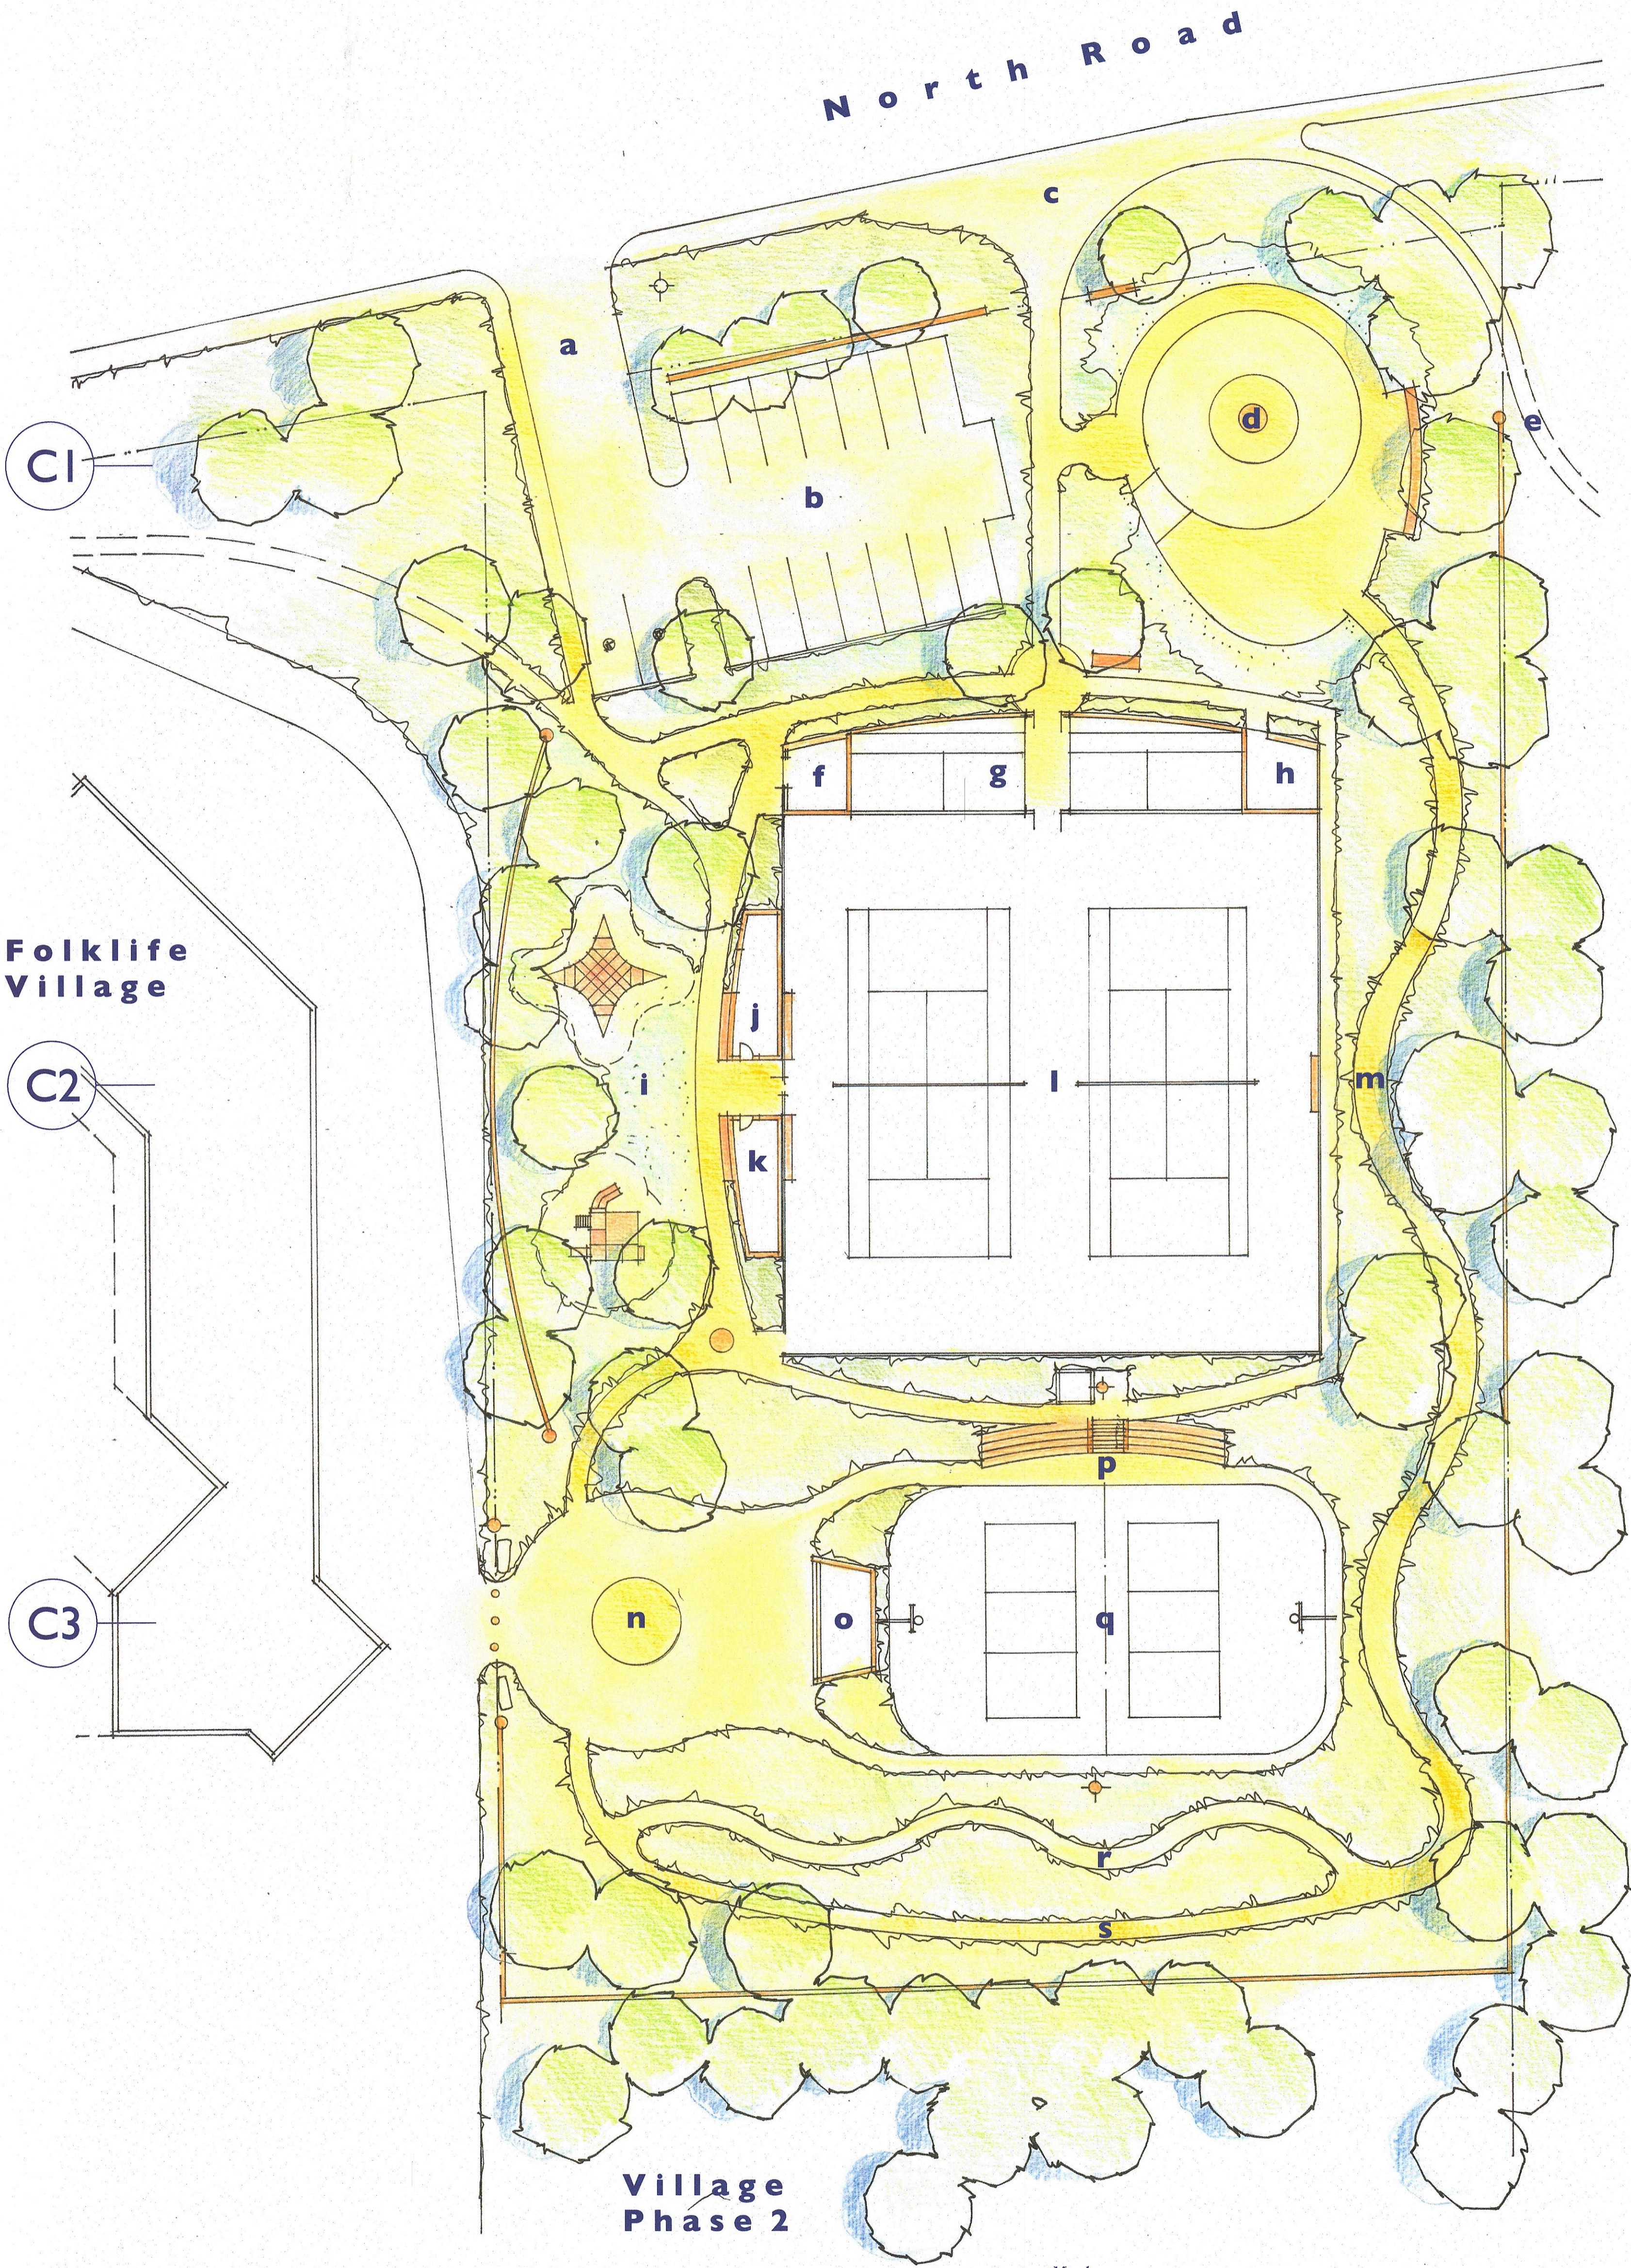

North Road

Gabriola Commons

Key

- a Vehicle Entranceway
- b Parking
- c Gertie Stop
- d Skate Bowl
- e Commons Pathway
- f Washroom
- g Tennis Practice Courts
- h Park Storage
- i Play Environment
- j Recreation Office
- k Park Storage
- l Tennis Courts
- m Flow Path
- n Huxley Plaza
- o Open Stage
- p Bleachers
- q Sport Court
- r Bump Path
- s Glide Path

Folklife Village

Village Phase 2

March 12, 2015
 September 20, 2014 / conceptual plan C
 July 7, 2014 / parks & open space advisory committee
 March 24, 2014 / open house plan A & B
 February 20, 2014 / parks & open space advisory committee

Huxley
 Community Park

Regional District of Nanaimo **Recreation & Parks**
 North Road Gabriola Island BC

Preferred Concept Plan
 Scale 1:250

TOPOGRAPHICS
 landscape architecture
 250 247 9720