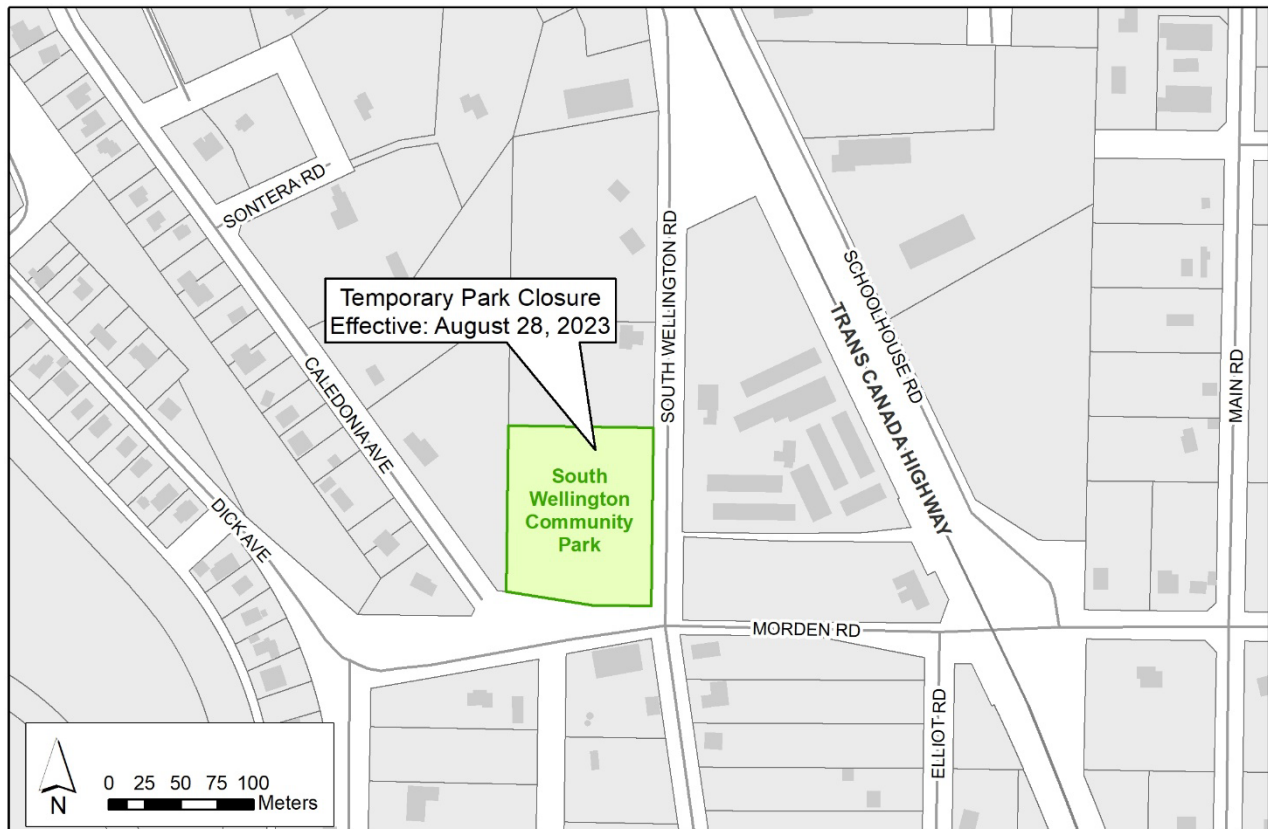

South Wellington Community Park Closure - August 28-31

South Wellington Community Park, located in the Electoral Area C in the Regional District of Nanaimo, will be temporarily closed from August 28 to August 31, 2023, for essential maintenance activities involving heavy equipment and soil transportation.

For your safety, please be alert to the maintenance activities, obey personnel and signs posted on site and do not use the park until it reopens to the public.

For more information, please contact:

Parks Services
Regional District of Nanaimo
1-888-828-2069
rdnparks@rdn.bc.ca

Get Involved RDN!