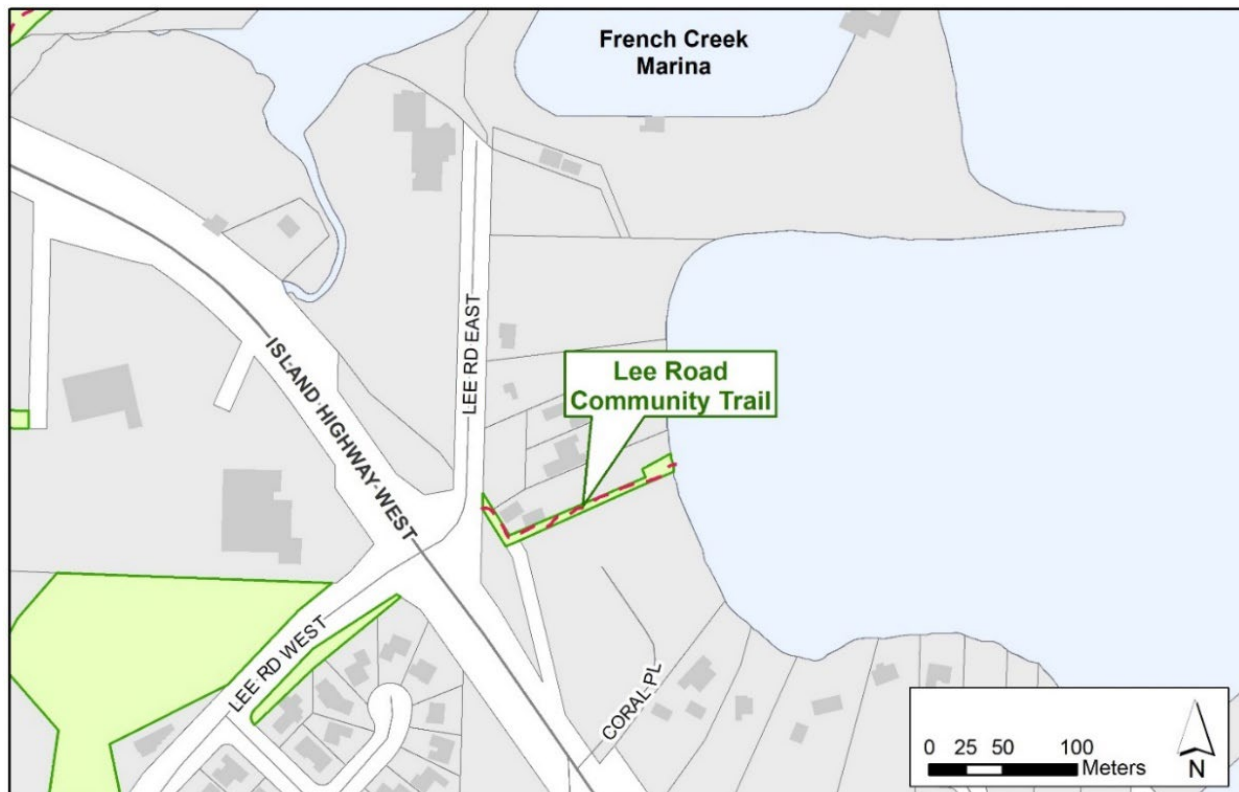

Temporary Trail Closure – Lee Road Community Trail in French Creek

Lee Road Community Trail in French Creek (Electoral Area G) will be closed to the public from Thursday, March 7 to Monday, March 11. This closure is necessary to restore a section of the trail corridor.

For your safety, do not use the trail during the closure, remain alert to work activities on and near the trail and obey signs posted on site.

For more information, please contact:

Parks Services
Regional District of Nanaimo
 1-888-828-2069
 rdn_parks@rdn.bc.ca

Get Involved RDN!