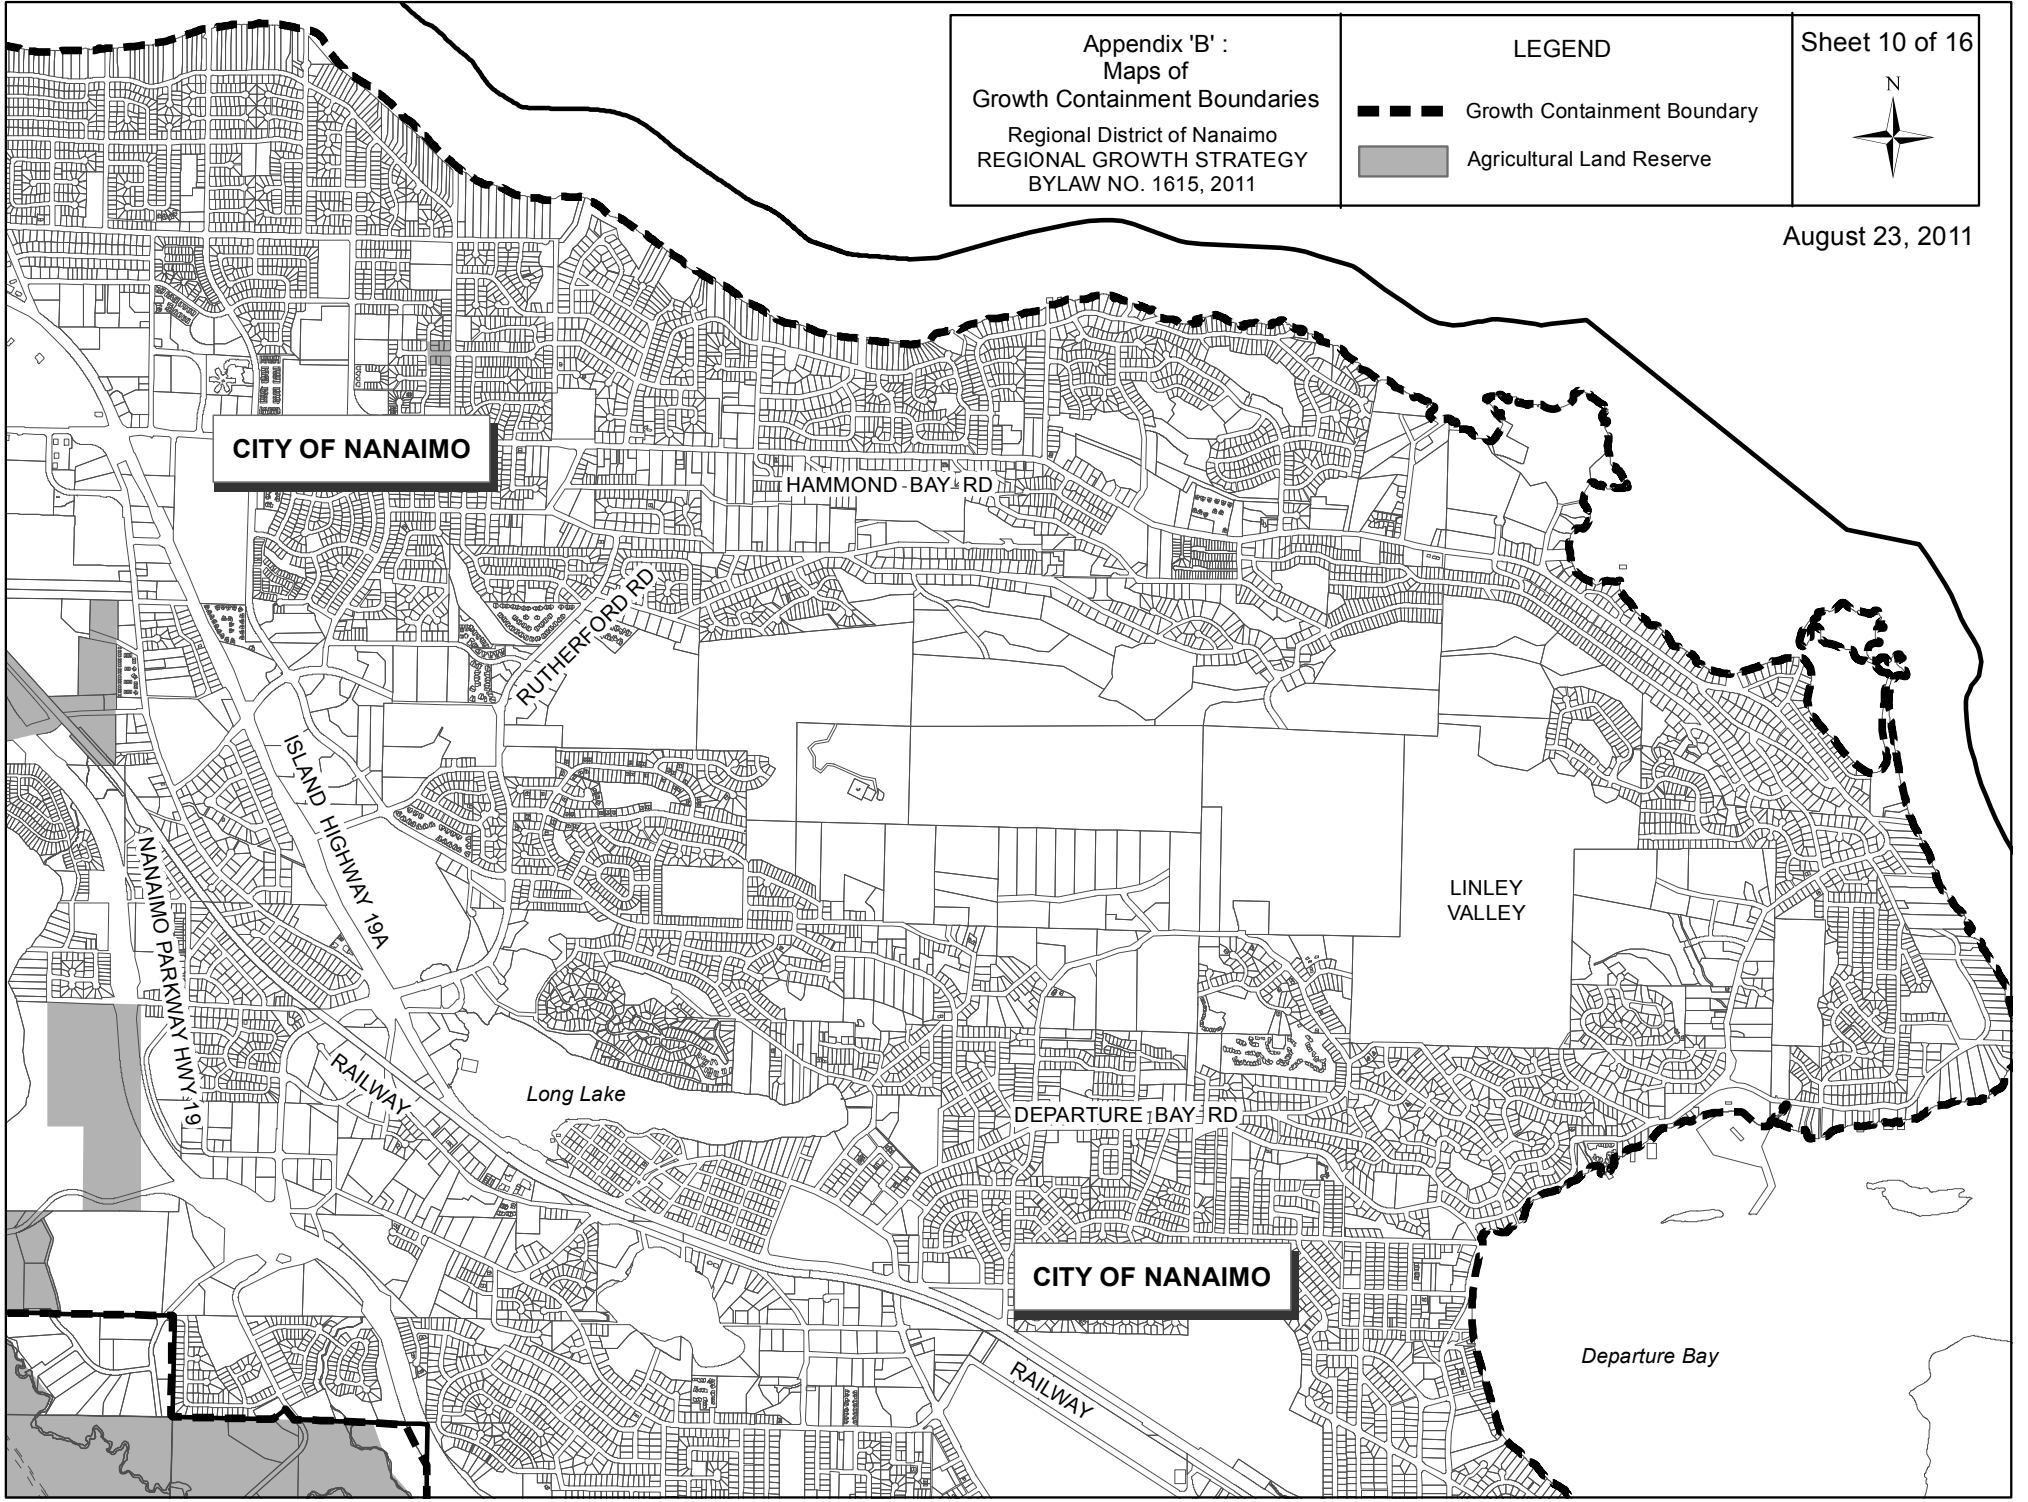

Appendix 'B' :
Maps of
Growth Containment Boundaries
Regional District of Nanaimo
REGIONAL GROWTH STRATEGY
BYLAW NO. 1615, 2011

LEGEND

- — — — — Growth Containment Boundary
- Agricultural Land Reserve