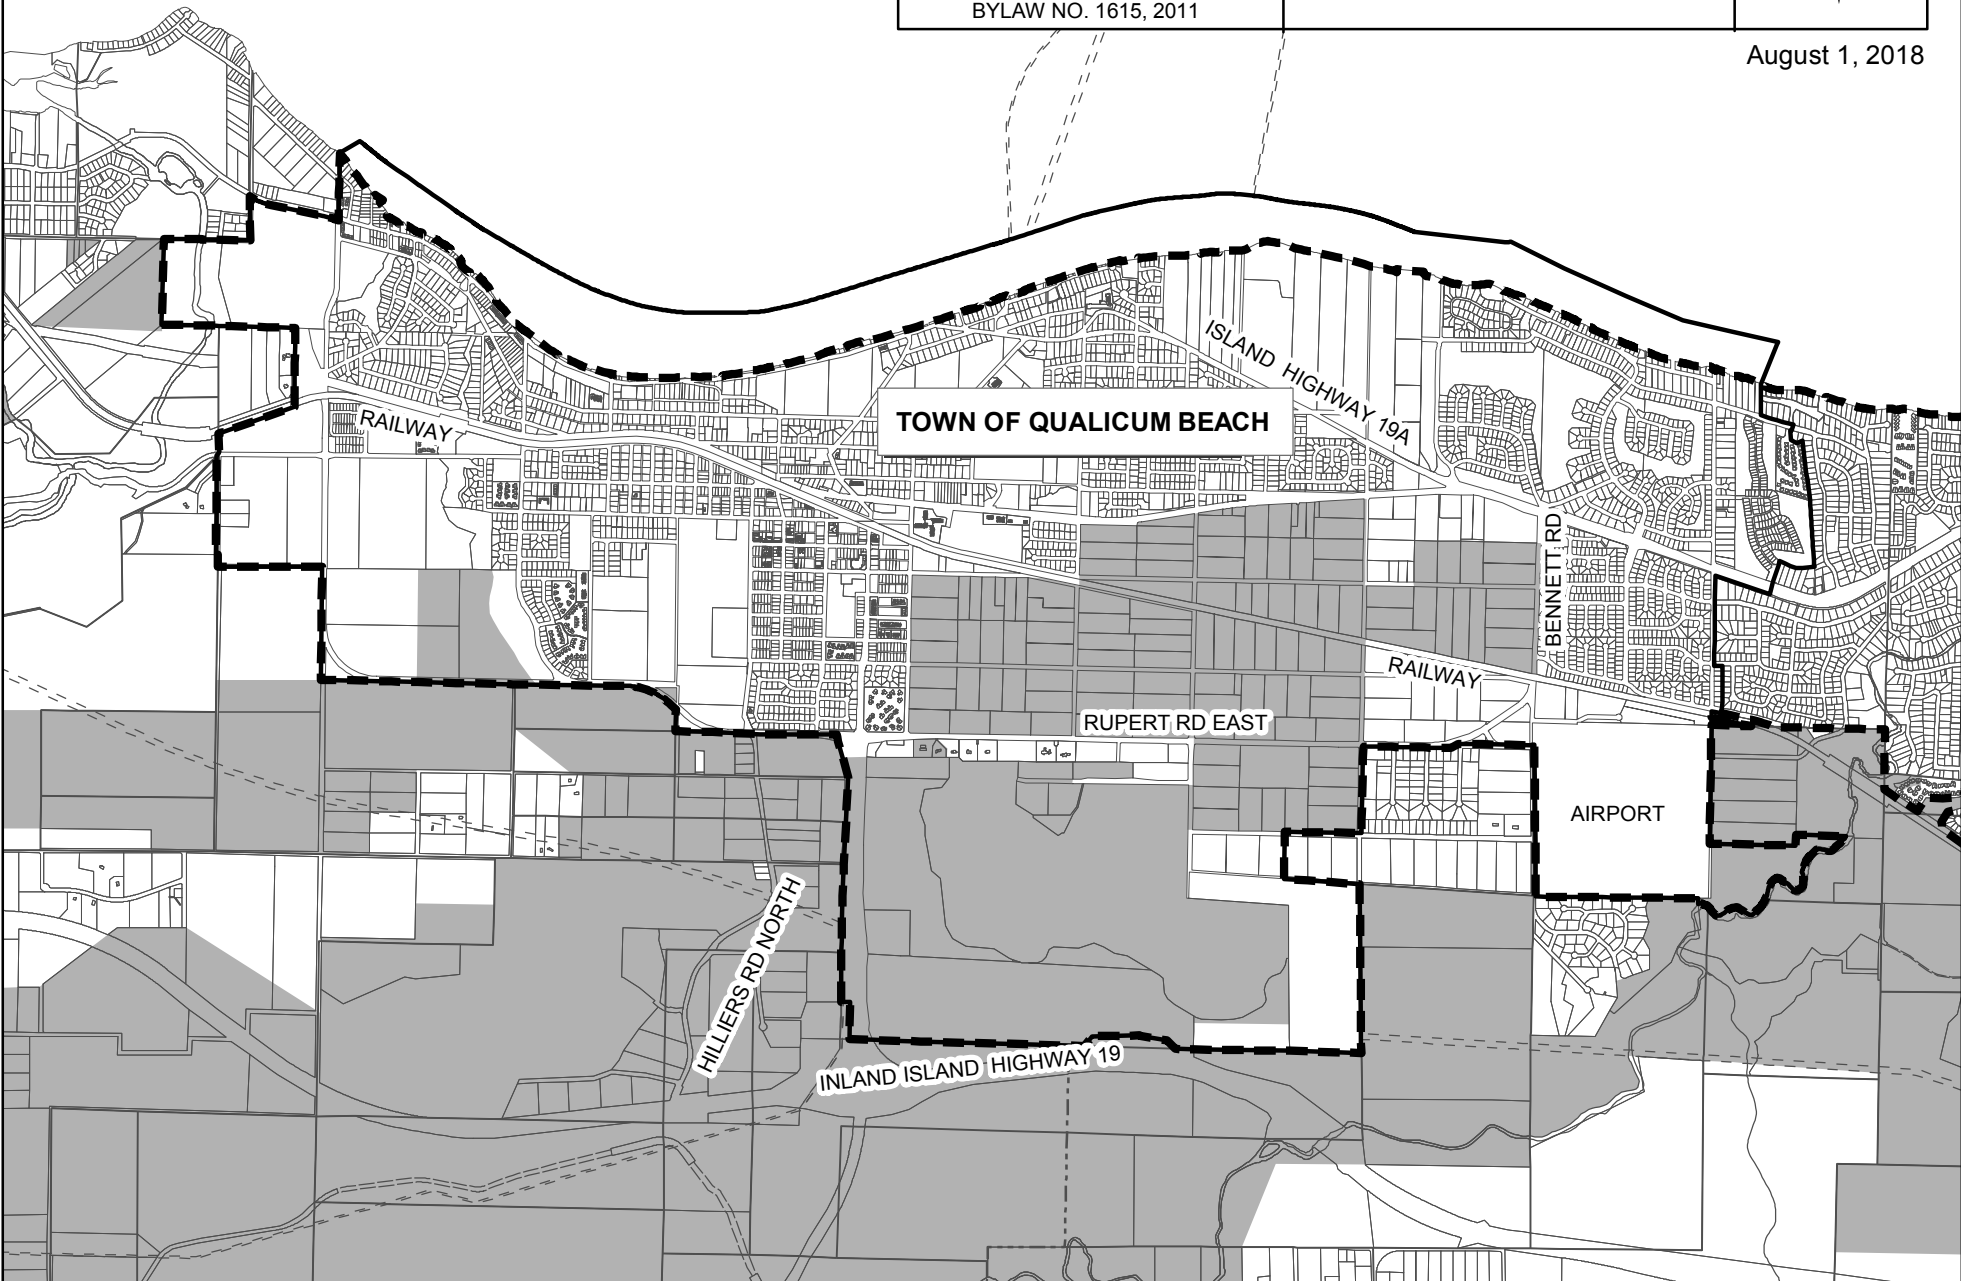

Sheet 4 of 16

August 1, 2018

Appendix 'B' :
Maps of
Growth Containment Boundaries
Regional District of Nanaimo
REGIONAL GROWTH STRATEGY
BYLAW NO. 1615, 2011

LEGEND

- — — — — Growth Containment Boundary
- Agricultural Land Reserve