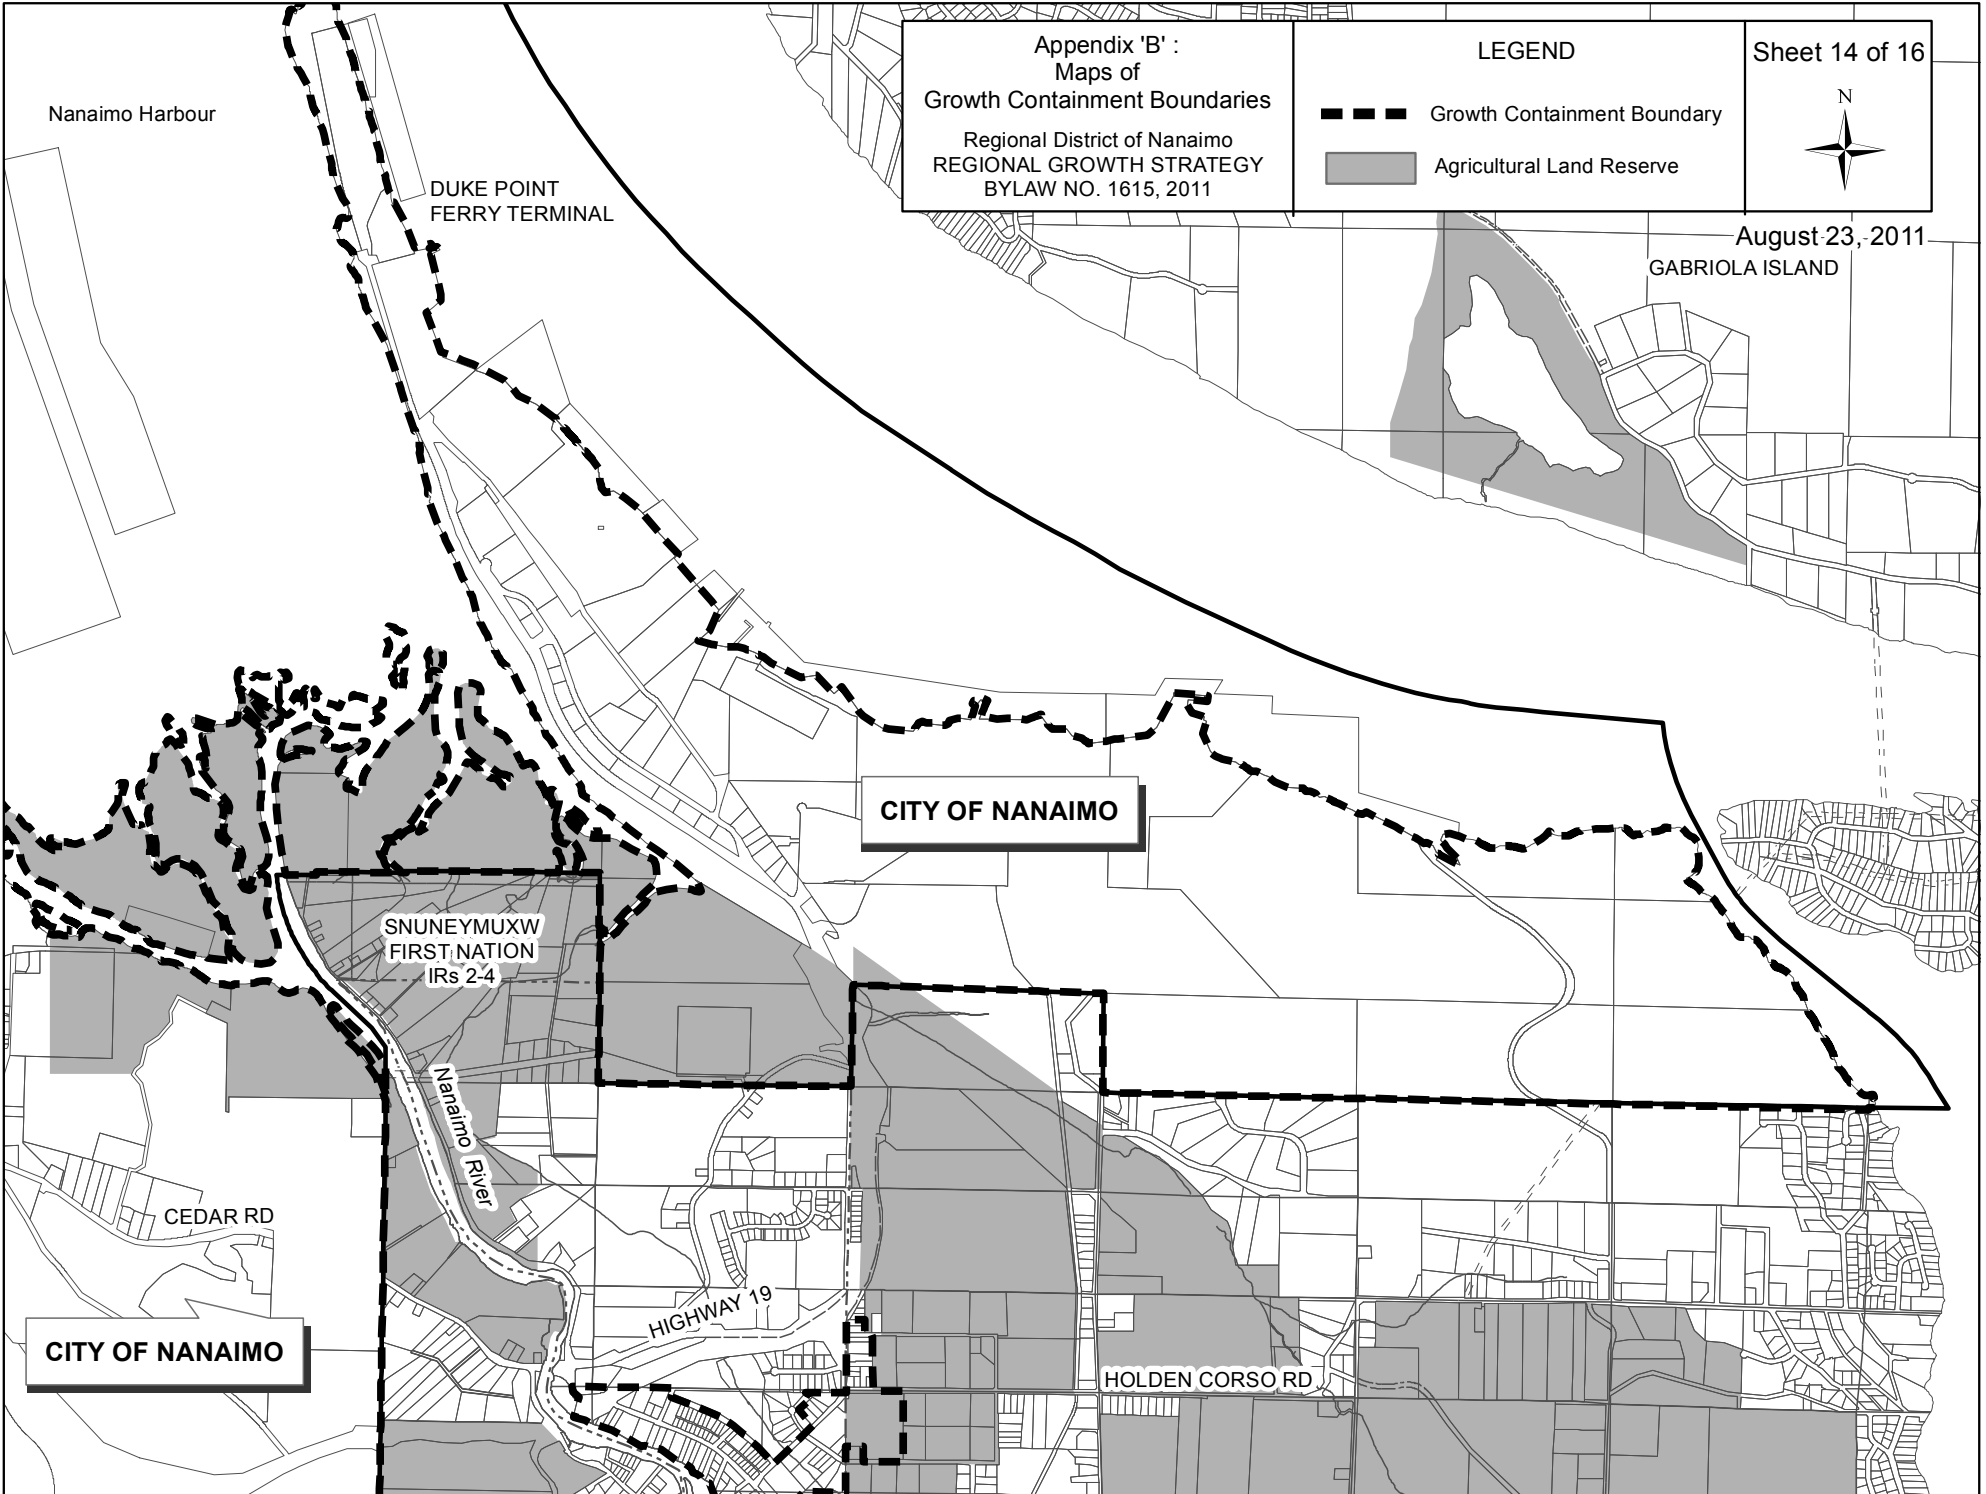

Nanaimo Harbour

DUKE POINT
FERRY TERMINAL

Appendix 'B' :
Maps of
Growth Containment Boundaries
Regional District of Nanaimo
REGIONAL GROWTH STRATEGY
BYLAW NO. 1615, 2011

LEGEND

- — — — — Growth Containment Boundary
- Agricultural Land Reserve

Sheet 14 of 16

August 23, 2011

GABRIOLA ISLAND

CITY OF NANAIMO

SNUNEMUXW
FIRST NATION
IRs 2-4

Nanaimo River

CEDAR RD

HIGHWAY 19

HOLDEN CORSO RD

CITY OF NANAIMO