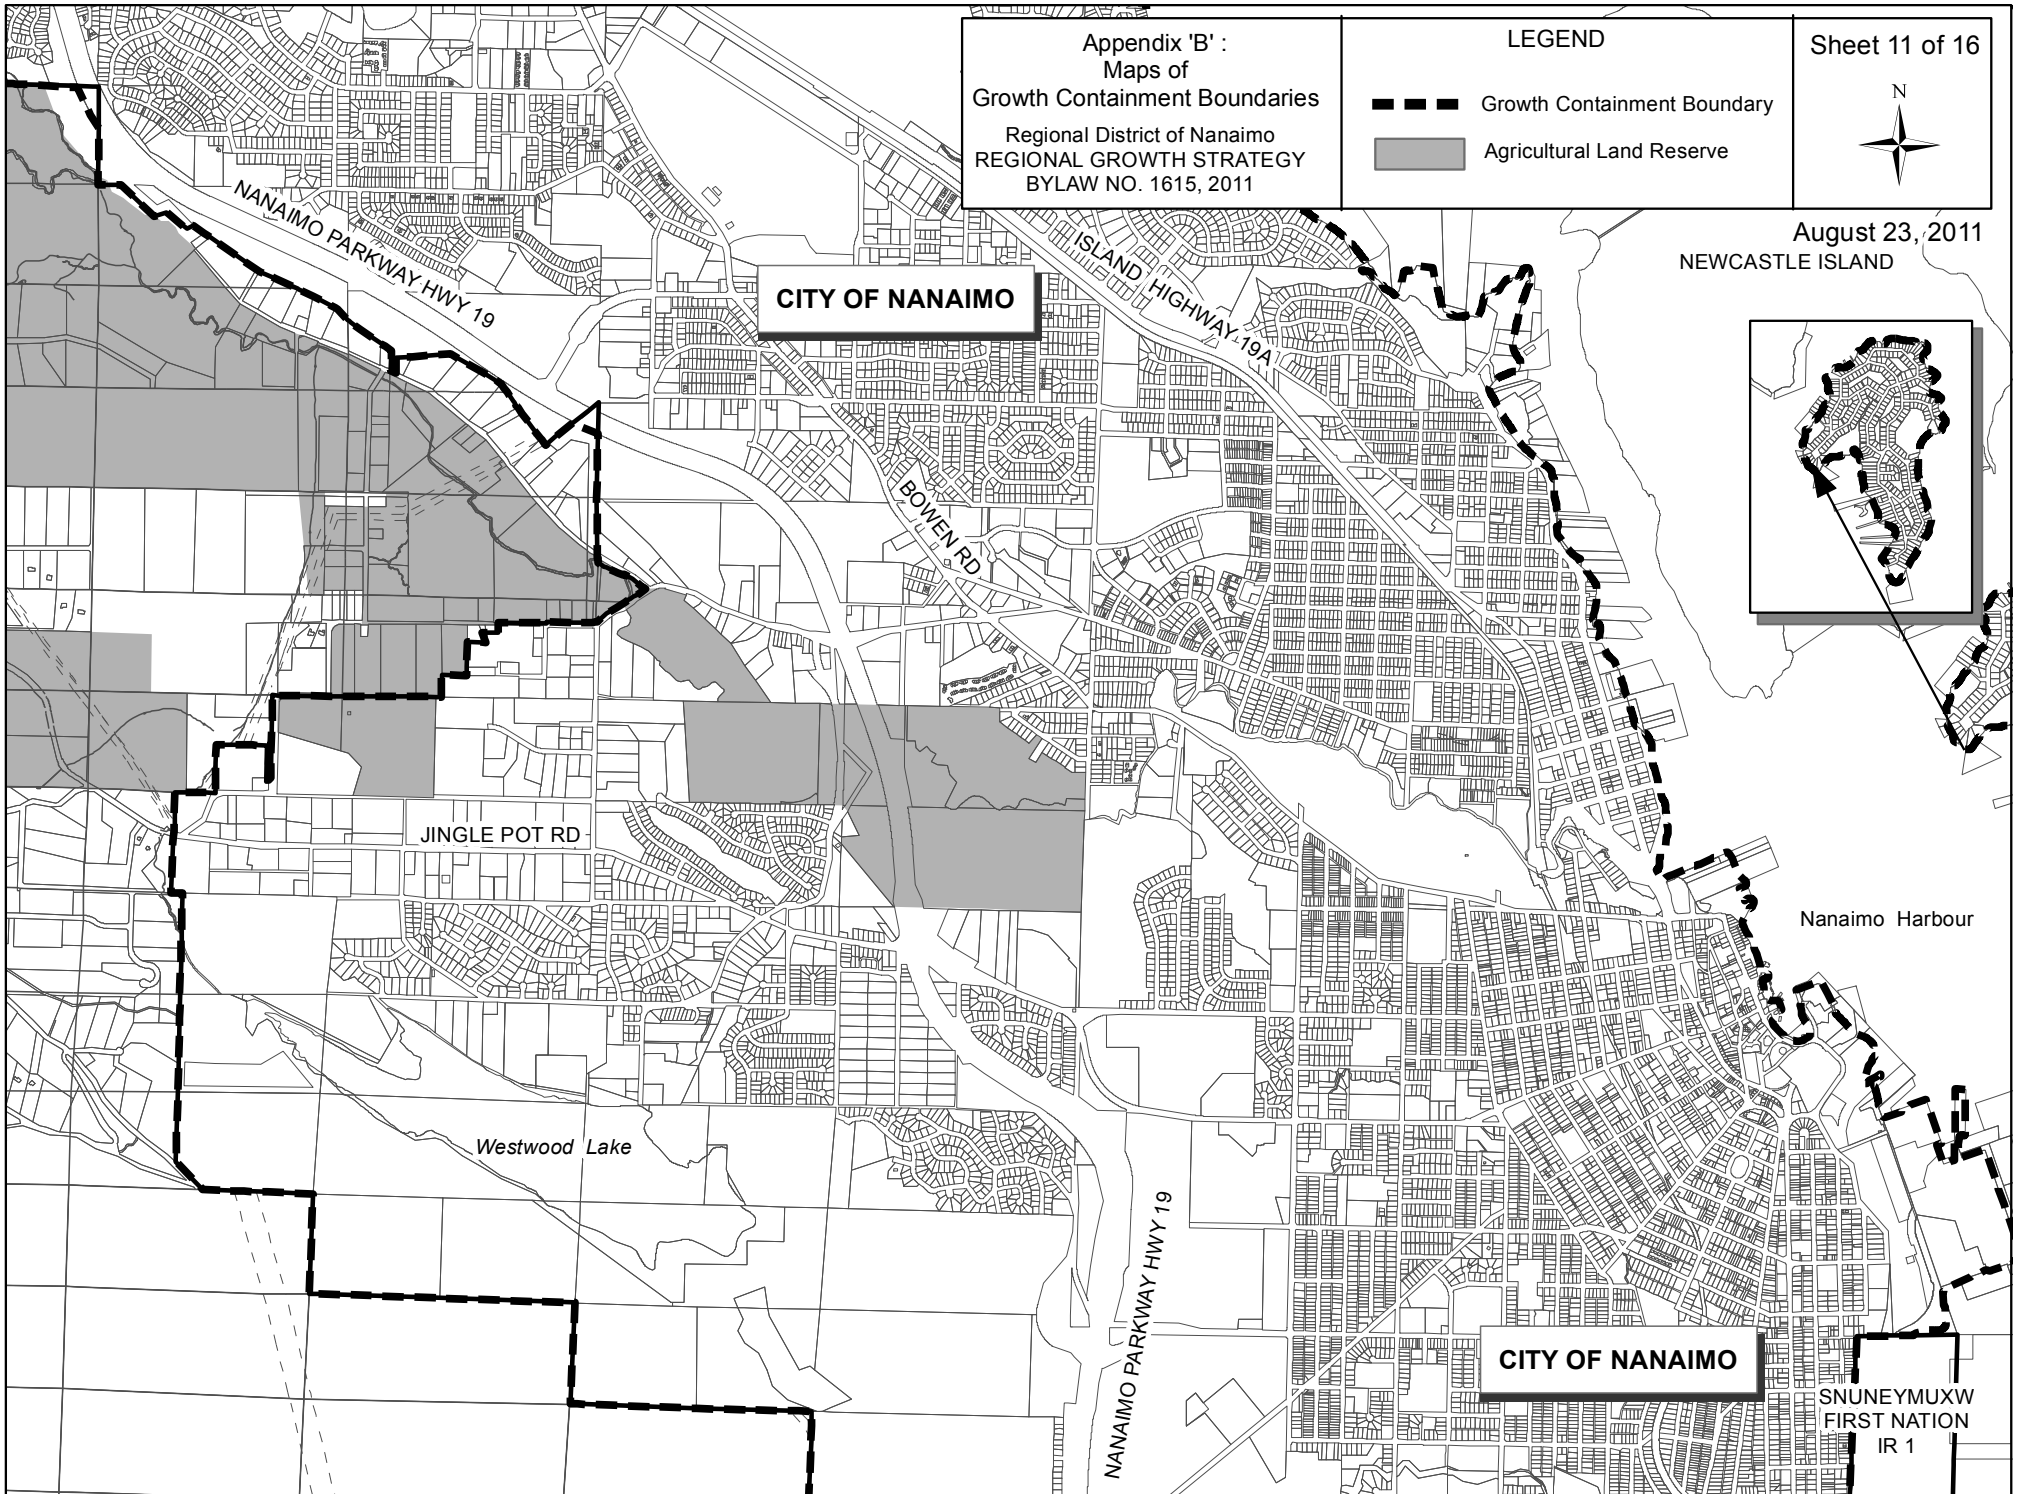

Appendix 'B' :
Maps of
Growth Containment Boundaries
Regional District of Nanaimo
REGIONAL GROWTH STRATEGY
BYLAW NO. 1615, 2011

LEGEND

- Growth Containment Boundary
- Agricultural Land Reserve

Sheet 11 of 16

August 23, 2011
NEWCASTLE ISLAND