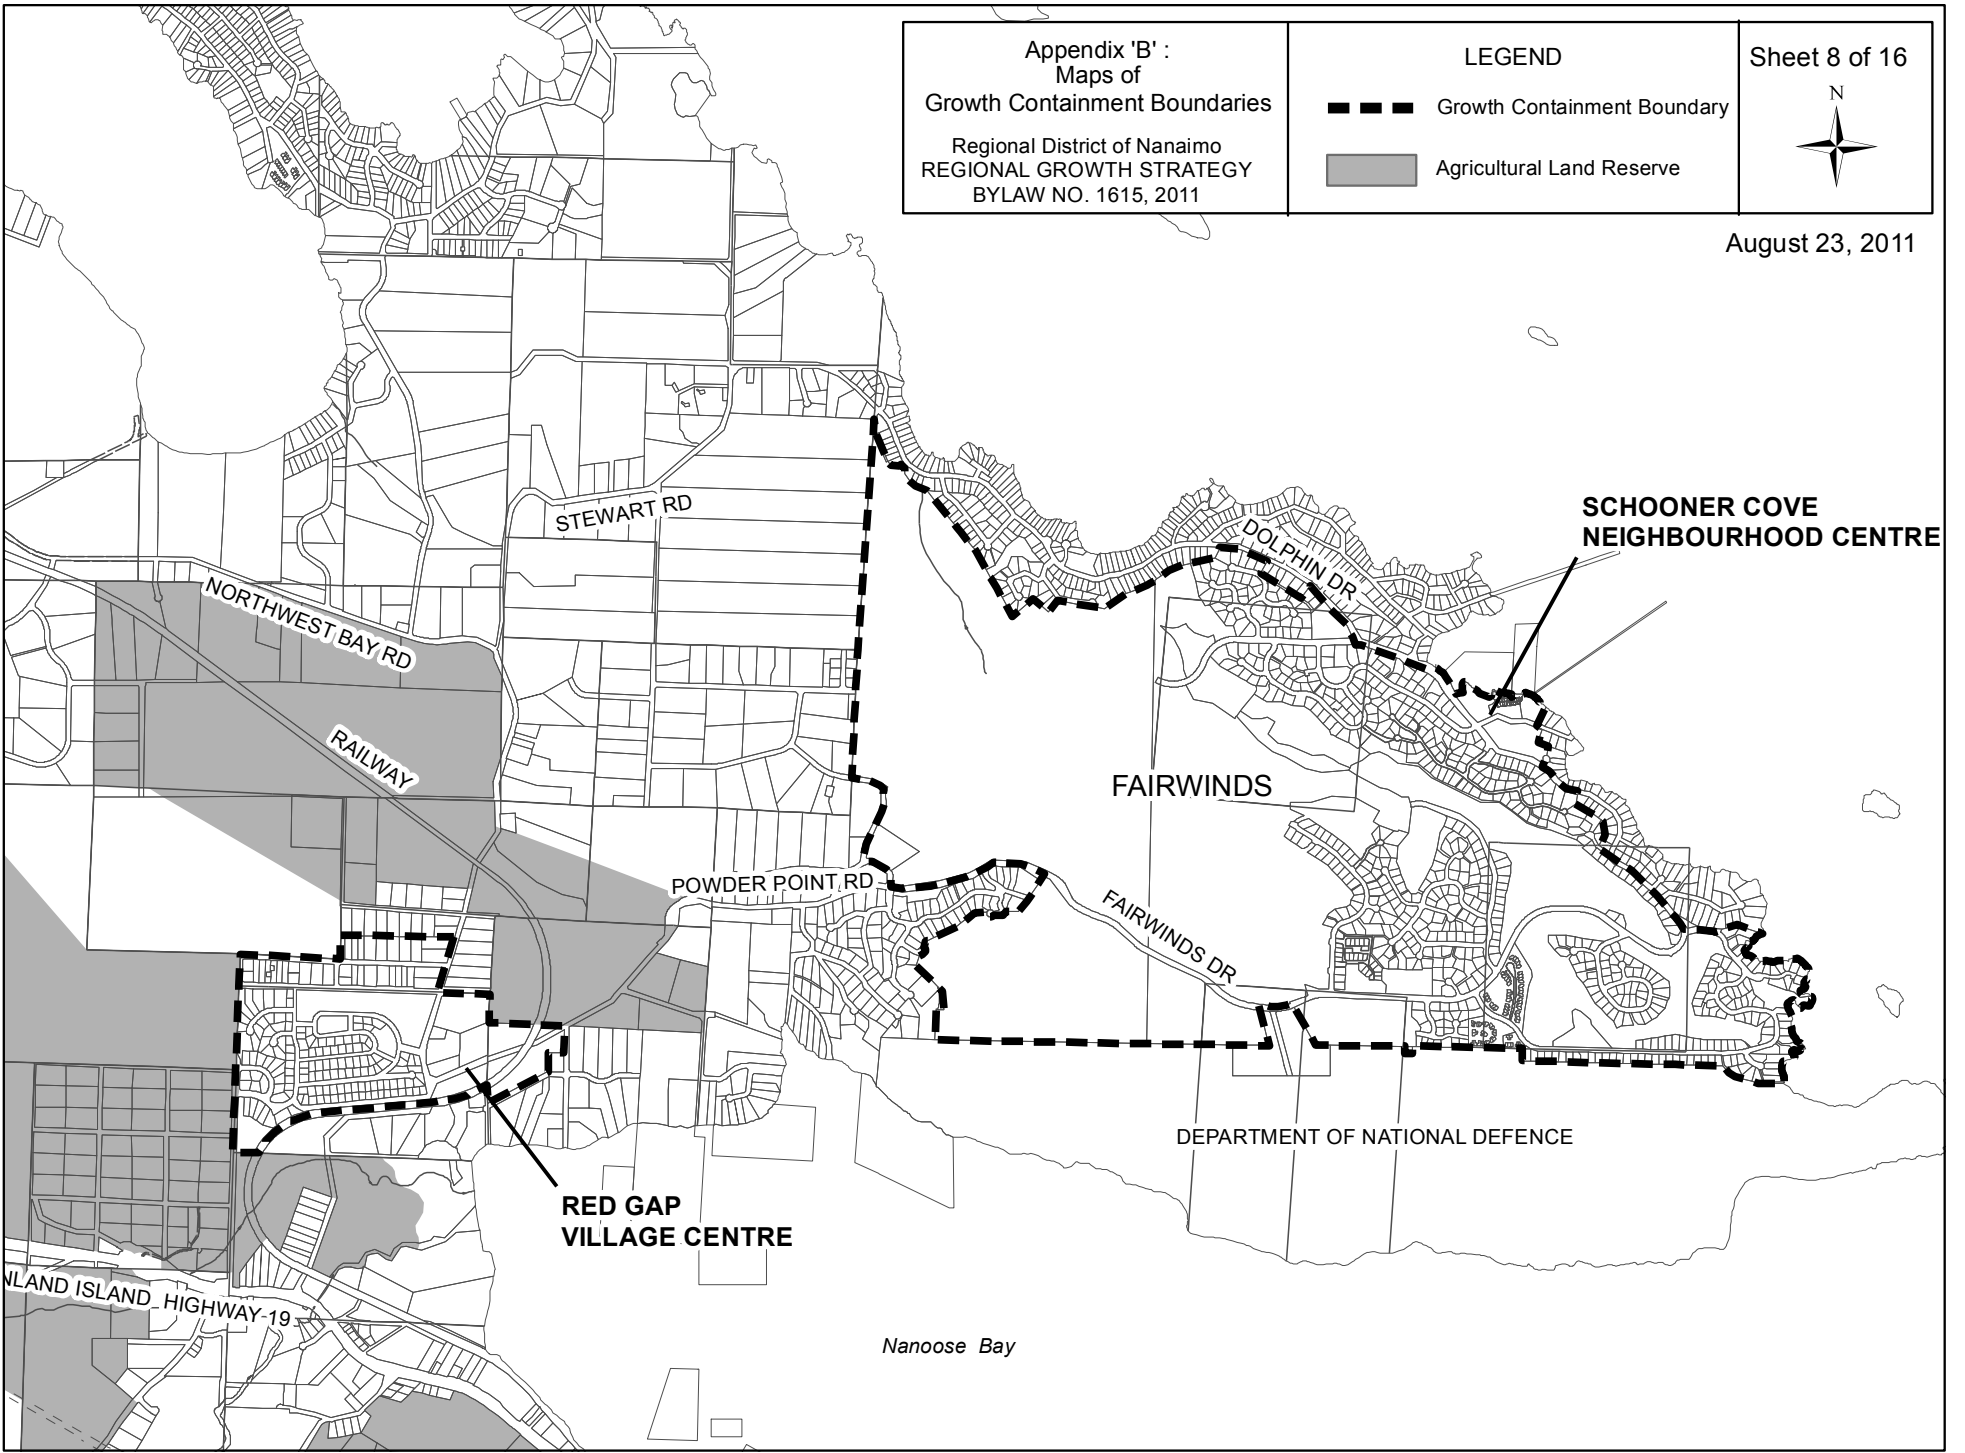

Sheet 7 of 16

August 23, 2011

Appendix 'B' :
Maps of
Growth Containment Boundaries
Regional District of Nanaimo
REGIONAL GROWTH STRATEGY
BYLAW NO. 1615, 2011

LEGEND

- — — — — Growth Containment Boundary
- Agricultural Land Reserve