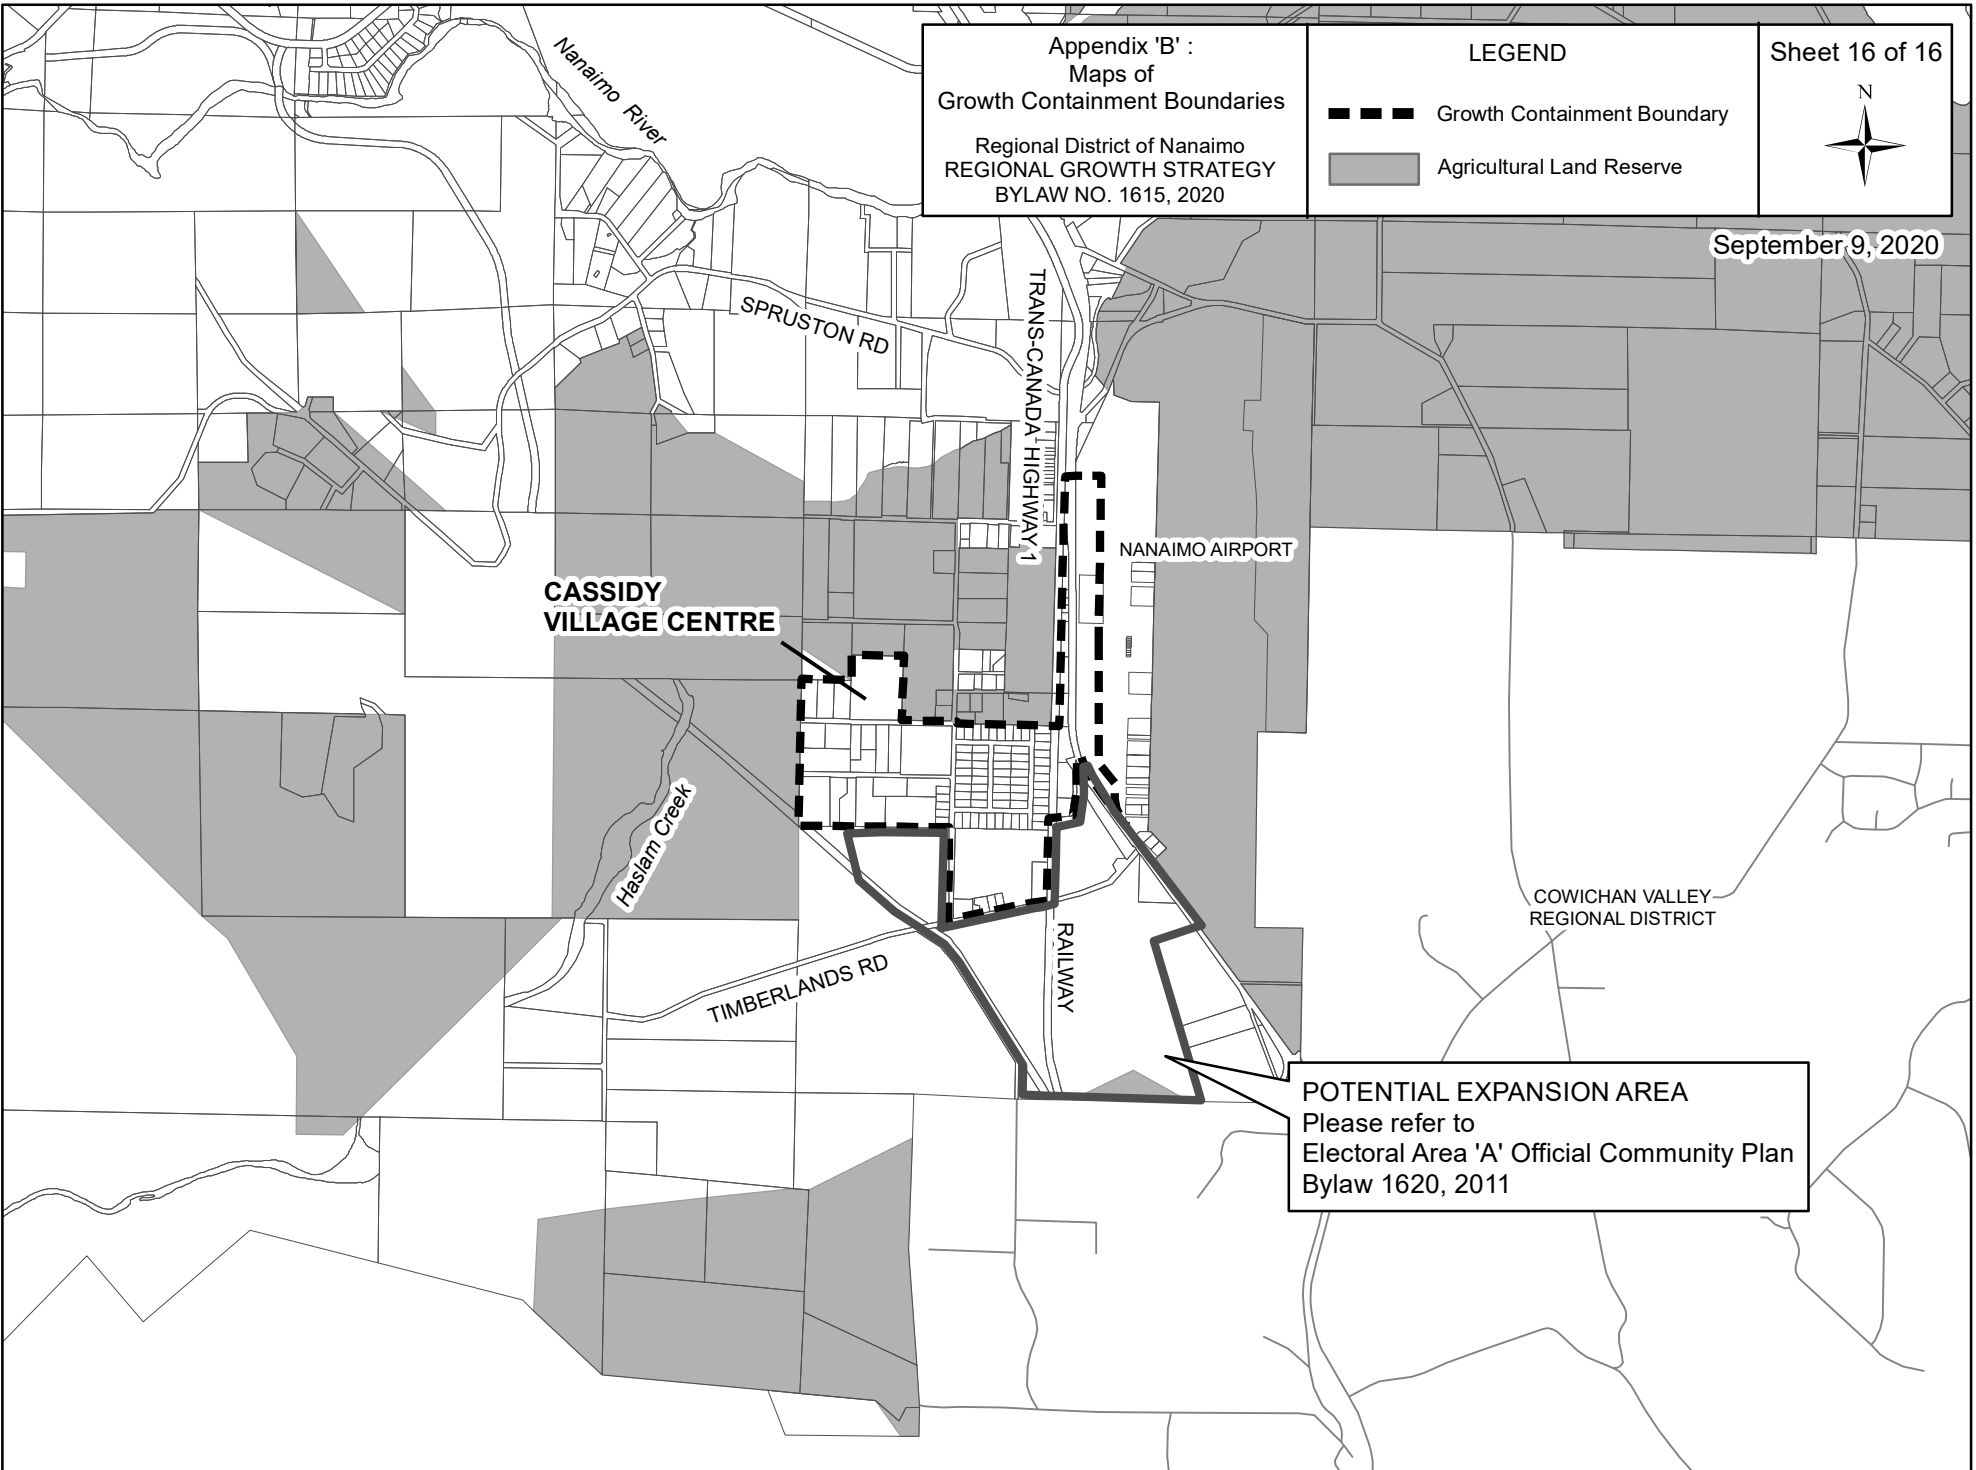

Appendix 'B' :
Maps of
Growth Containment Boundaries
Regional District of Nanaimo
REGIONAL GROWTH STRATEGY
BYLAW NO. 1615, 2020

LEGEND

- ■ ■ ■ Growth Containment Boundary
- Agricultural Land Reserve

POTENTIAL EXPANSION AREA
Please refer to
Electoral Area 'A' Official Community Plan
Bylaw 1620, 2011