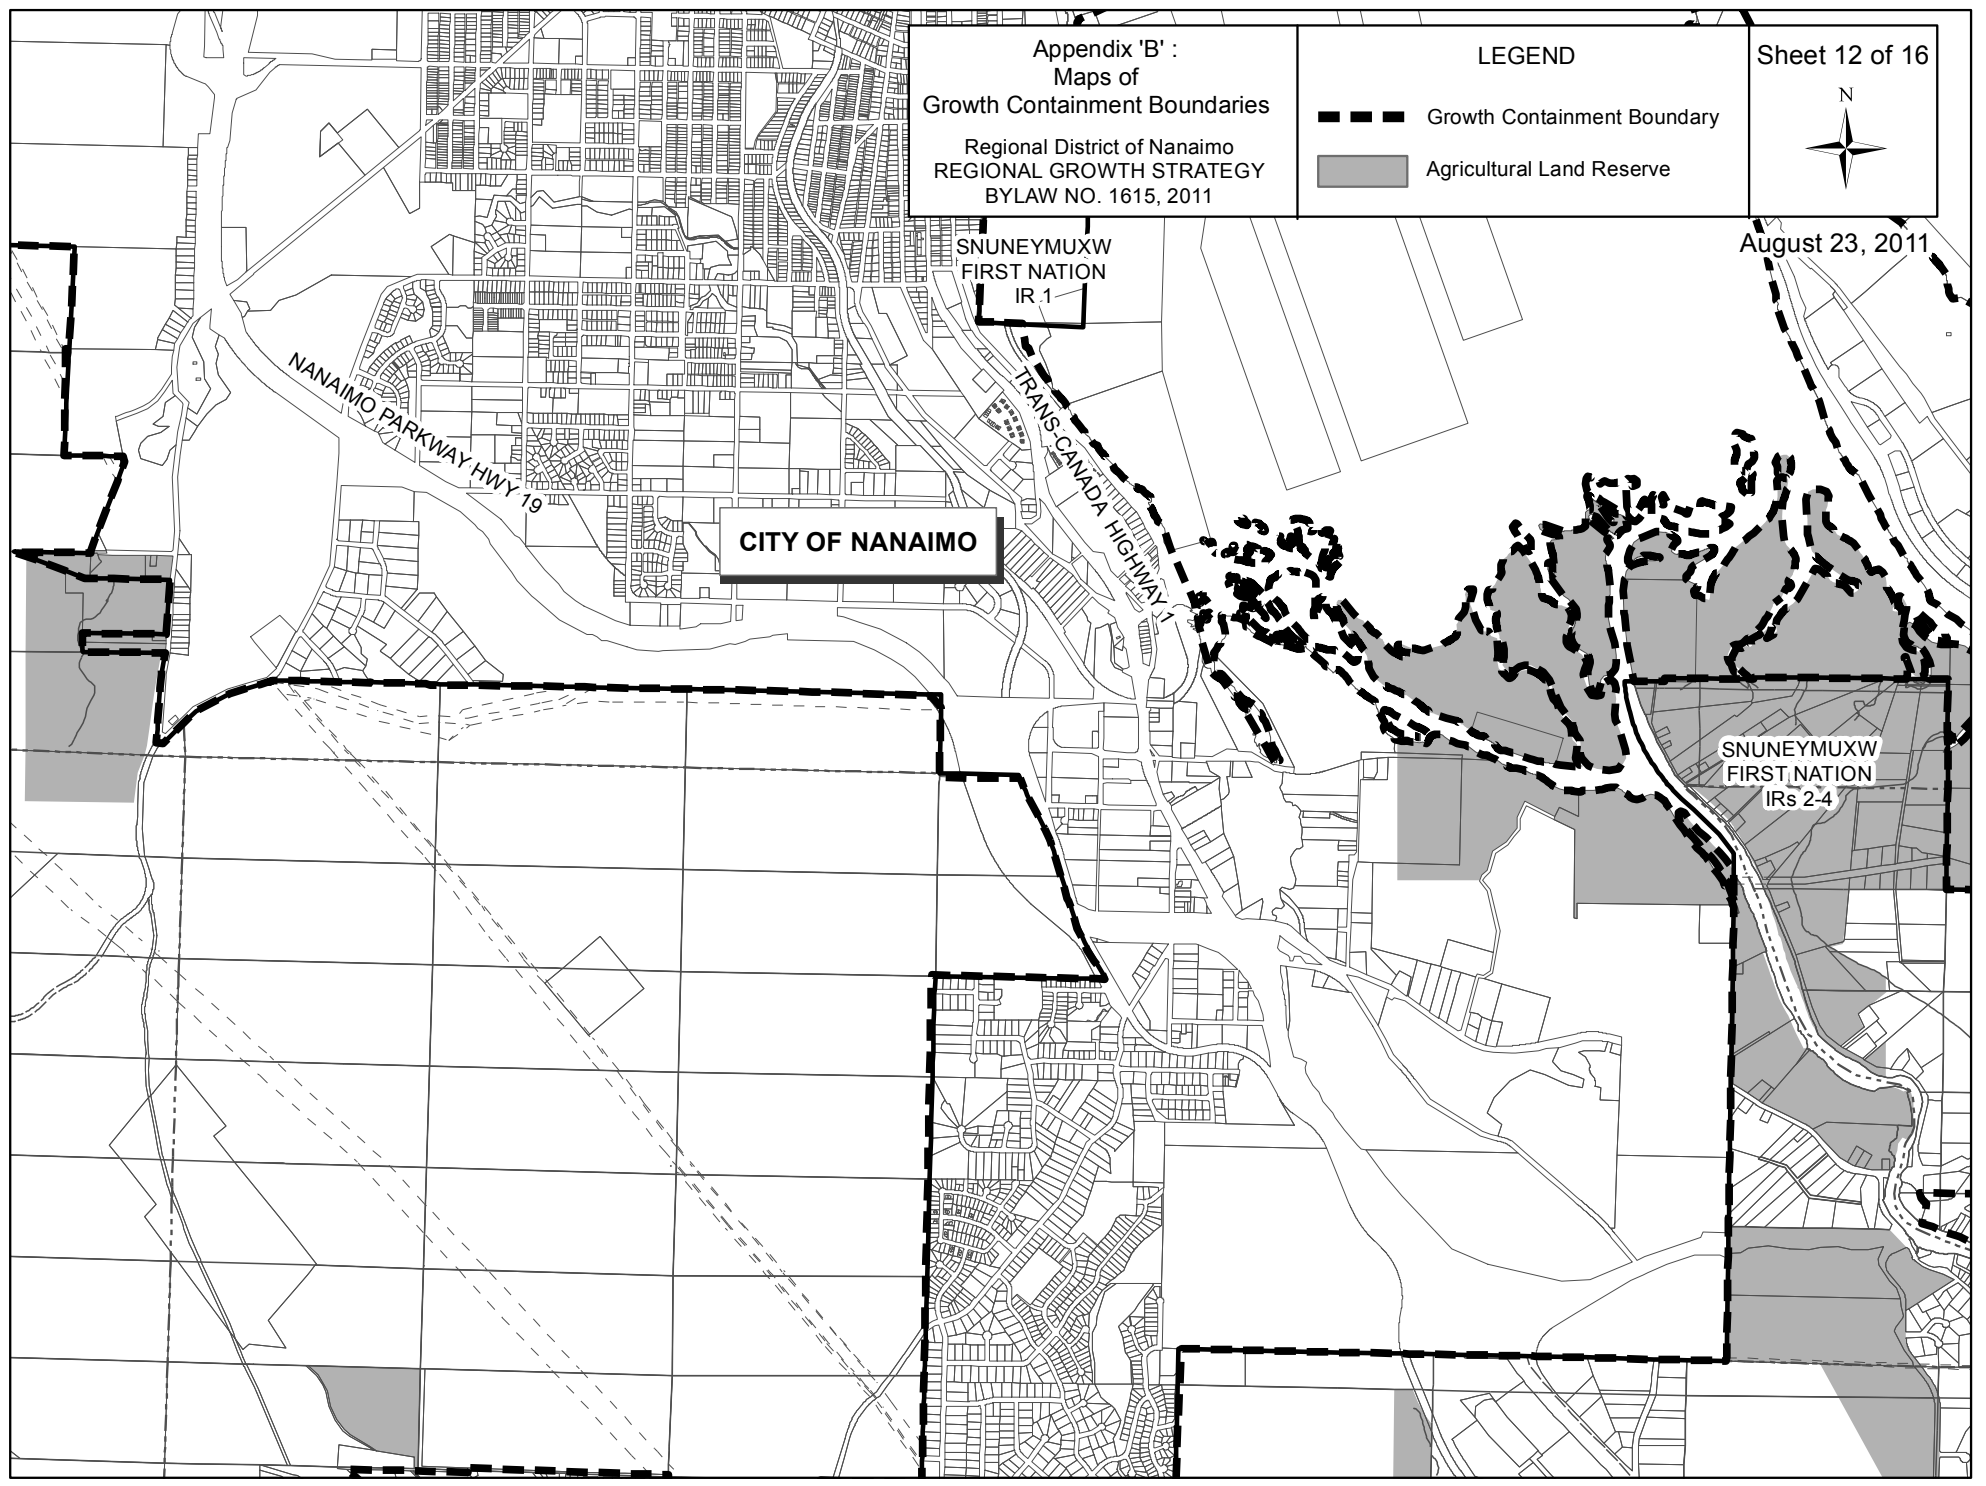

Appendix 'B' :
Maps of
Growth Containment Boundaries
Regional District of Nanaimo
REGIONAL GROWTH STRATEGY
BYLAW NO. 1615, 2011

LEGEND

- — — — — Growth Containment Boundary
- Agricultural Land Reserve

August 23, 2011