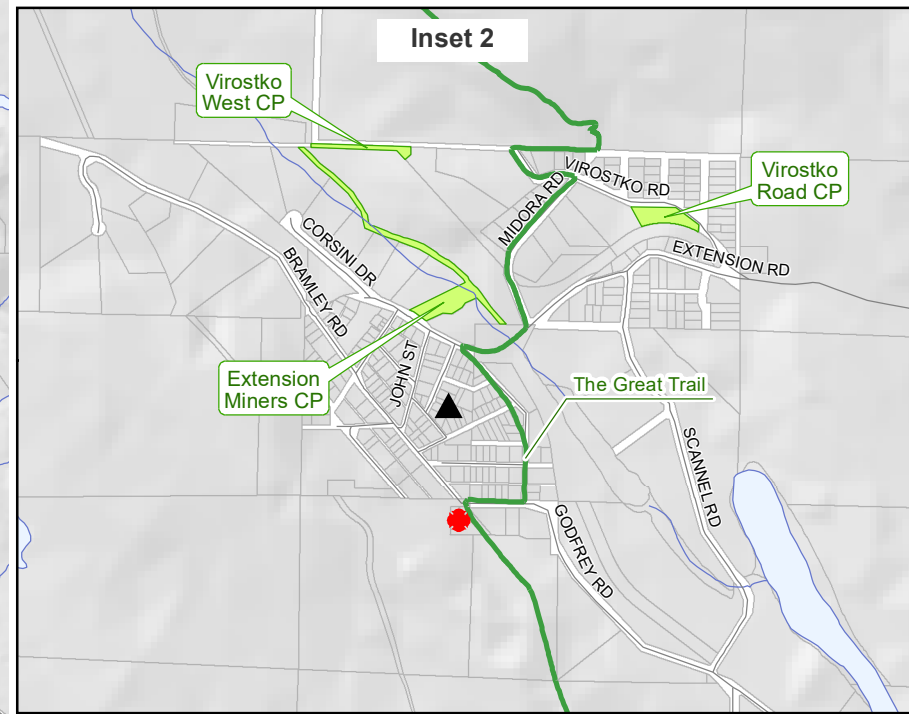

COMMUNITY PARKS PORTFOLIO ELECTORAL AREA C

Sheet 2 of 2 Extension / Nanaimo River

Legend

- Electoral Area C Boundary
- Electoral Area / Municipal Boundary
- Snuneymuxw First Nation

- Community Park / Trail
- Regional Park / Trail
- Provincial Park
- Other Parkland

- Airport
- Church
- Community Hall
- Fire Hall
- School

Note:
 CP - Community Park
 CT - Community Trail
 RP - Regional Park
 RT - Regional Trail

Inset 1

See Inset 2

Overview Map