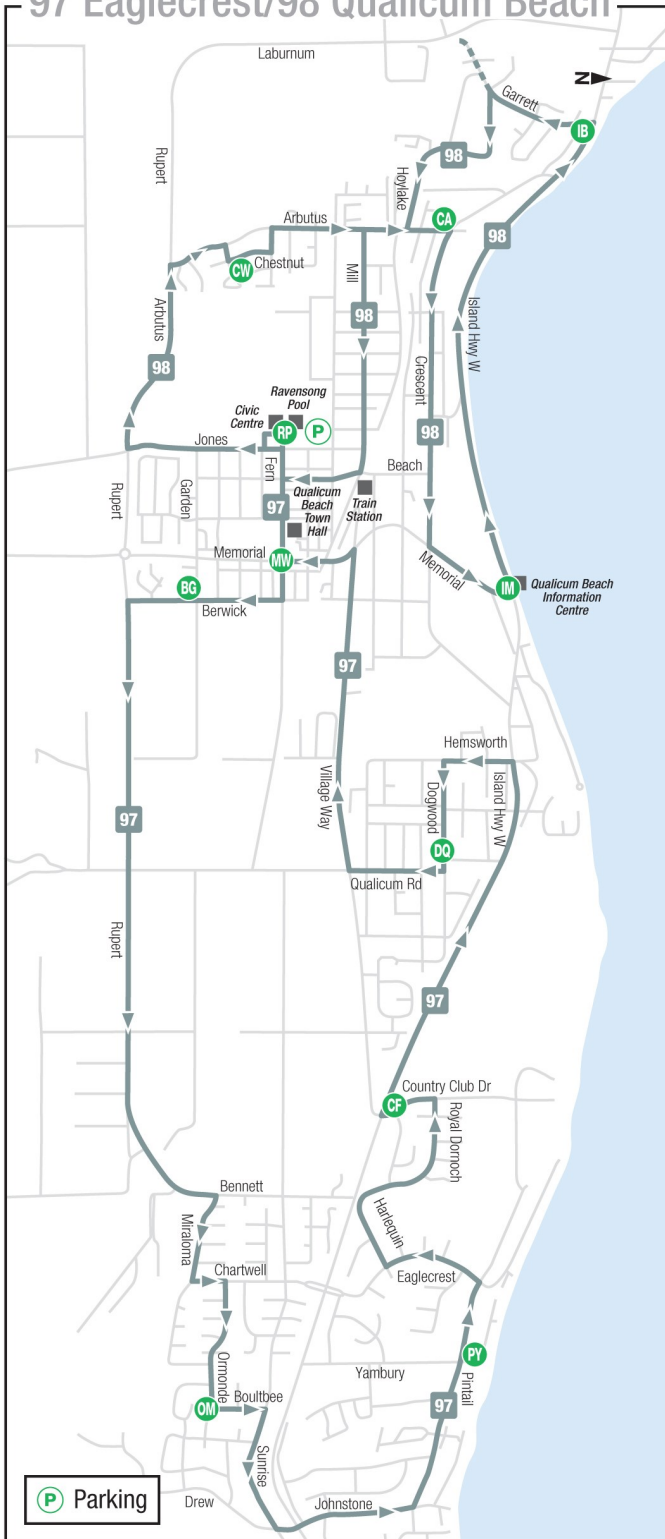

New Transit Routes in Qualicum Beach

September 3, 2017

97 Eaglecrest/98 Qualicum Beach

97 Eaglecrest

Monday to Friday							
RP	BG	OM	PY	CF	DQ	MW	RP
Ravensong Exchange	Berwick and Garden Rd E	Ormonde and Boulton	Pintal and Yambury	Country Club and Fairway Dr	Dogwood and Qualicum Rd	Memorial and West Fern	Ravensong Exchange
7:52	7:55	8:00	8:04	8:07	8:10	8:14	8:18
8:52	8:55	9:00	9:04	9:07	9:10	9:14	9:18
9:52	9:55	10:00	10:04	10:07	10:10	10:14	10:18
10:52	10:55	11:00	11:04	11:07	11:10	11:14	11:18
11:52	11:55	12:00	12:04	12:07	12:10	12:14	12:18
12:52	12:55	1:00	1:04	1:07	1:10	1:14	1:18
1:52	1:55	2:00	2:04	2:07	2:10	2:14	2:18
3:52	3:55	4:00	4:04	4:07	4:10	4:14	4:18
4:52	4:55	5:00	5:04	5:07	5:10	5:14	5:18
5:52	5:55	6:00	6:04	6:07	6:10	6:14	6:18
Saturday							
7:52	7:55	8:00	8:04	8:07	8:10	8:14	8:18
8:52	8:55	9:00	9:04	9:07	9:10	9:14	9:18
9:52	9:55	10:00	10:04	10:07	10:10	10:14	10:18
10:52	10:55	11:00	11:04	11:07	11:10	11:14	11:18
11:52	11:55	12:00	12:04	12:07	12:10	12:14	12:18
12:52	12:55	1:00	1:04	1:07	1:10	1:14	1:18
1:52	1:55	2:00	2:04	2:07	2:10	2:14	2:18
2:52	2:55	3:00	3:04	3:07	3:10	3:14	3:18
3:52	3:55	4:00	4:04	4:07	4:10	4:14	4:18
4:52	4:55	5:00	5:04	5:07	5:10	5:14	5:18
5:52	5:55	6:00	6:04	6:07	6:10	6:14	6:18