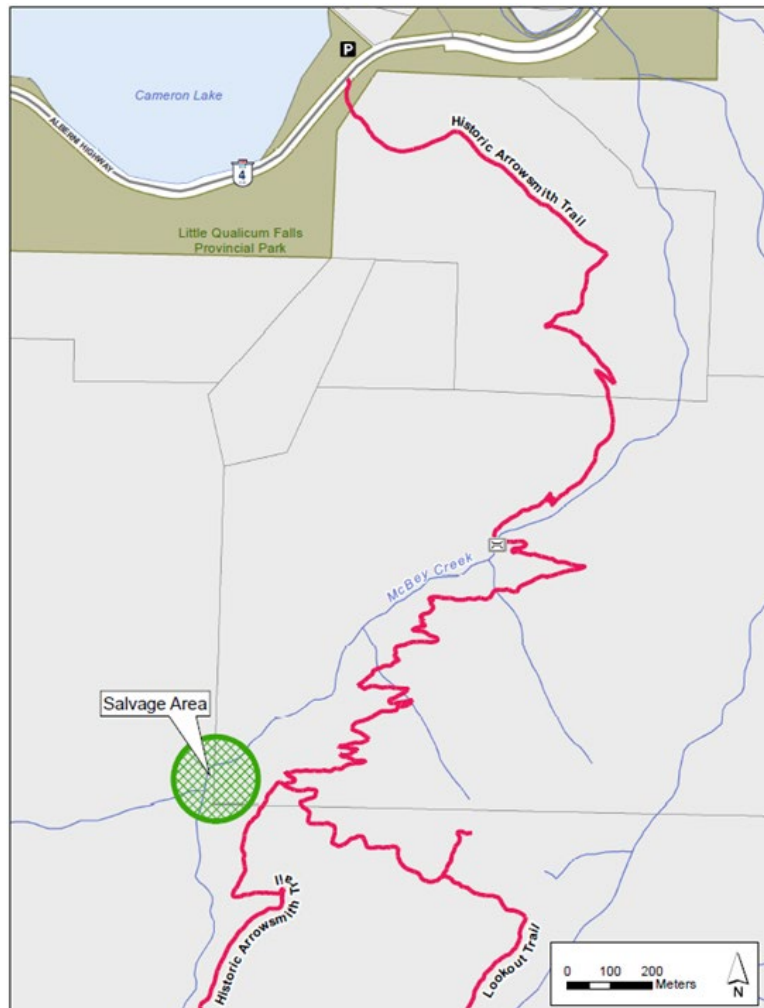

Arrowsmith CPR Regional Trail Closure

Windfall salvage forestry activities are occurring on the Arrowsmith CPR Regional Trail / Lookout Trail from September 15 to 29. The portion of the trail above the McBey Creek bridge will be closed during this time. Hours of operation for activities will be 7 a.m. to 7 p.m. on both weekdays and weekends.

For your safety, please respect all trail closure signage and avoid the use of these trails during this time.

For more information, please contact:

Parks Services, Regional District of Nanaimo

1-888-828-2069

rdnparks@rdn.bc.ca

Get Involved RDN!