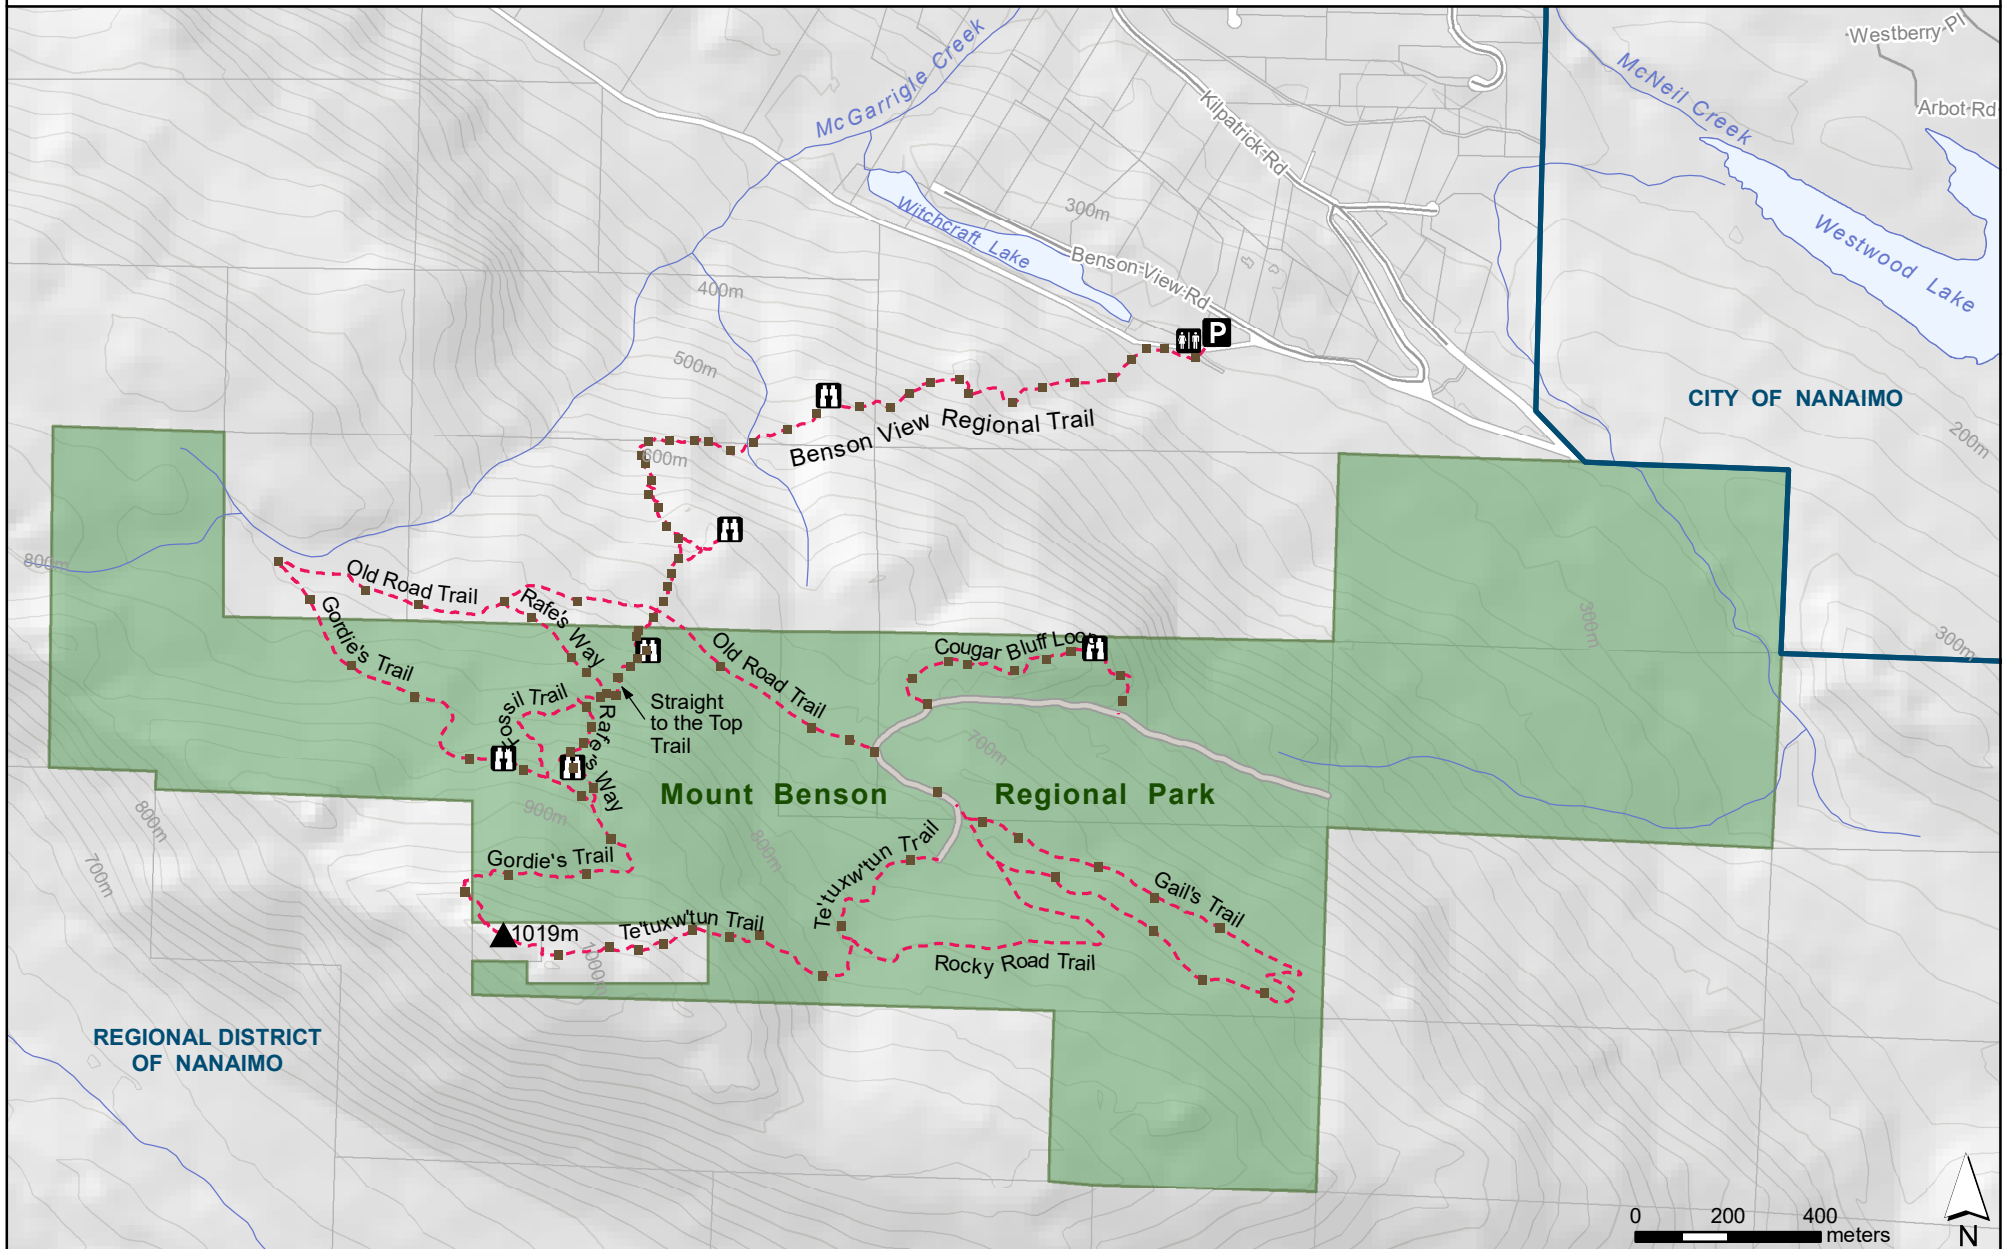

MOUNT BENSON REGIONAL PARK & BENSON VIEW REGIONAL TRAIL

- Numbered Trail Marker
- P** Parking
- Vault Toilet
- Viewpoint
- RDN Recreational Trail
- Gravel Road