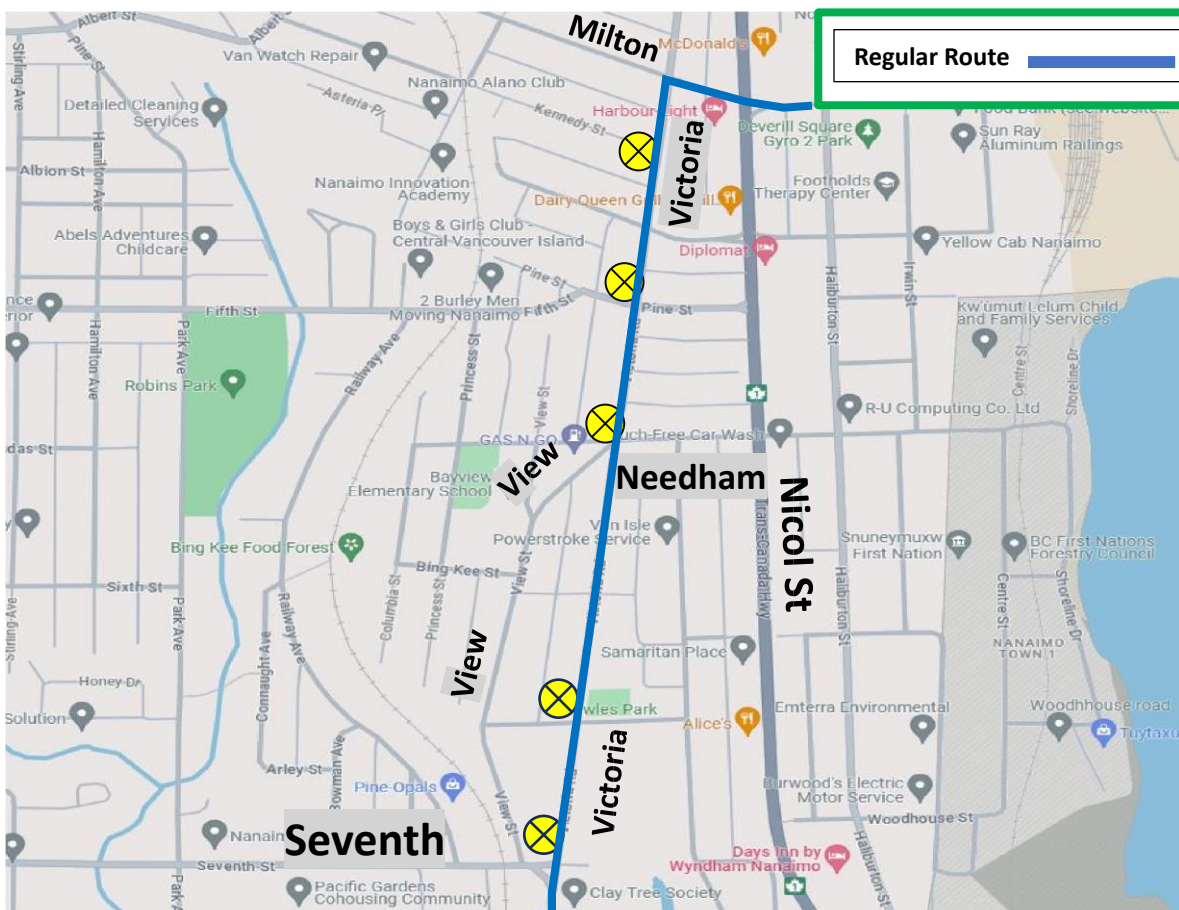

## Route 7 Outbound Back to Regular Routing

Route 7 Outbound will follow its regular route on Victoria Road

For more information, please contact:

Transportation Services

Regional District of Nanaimo

☎ 250-390-4531 or 250-954-1001