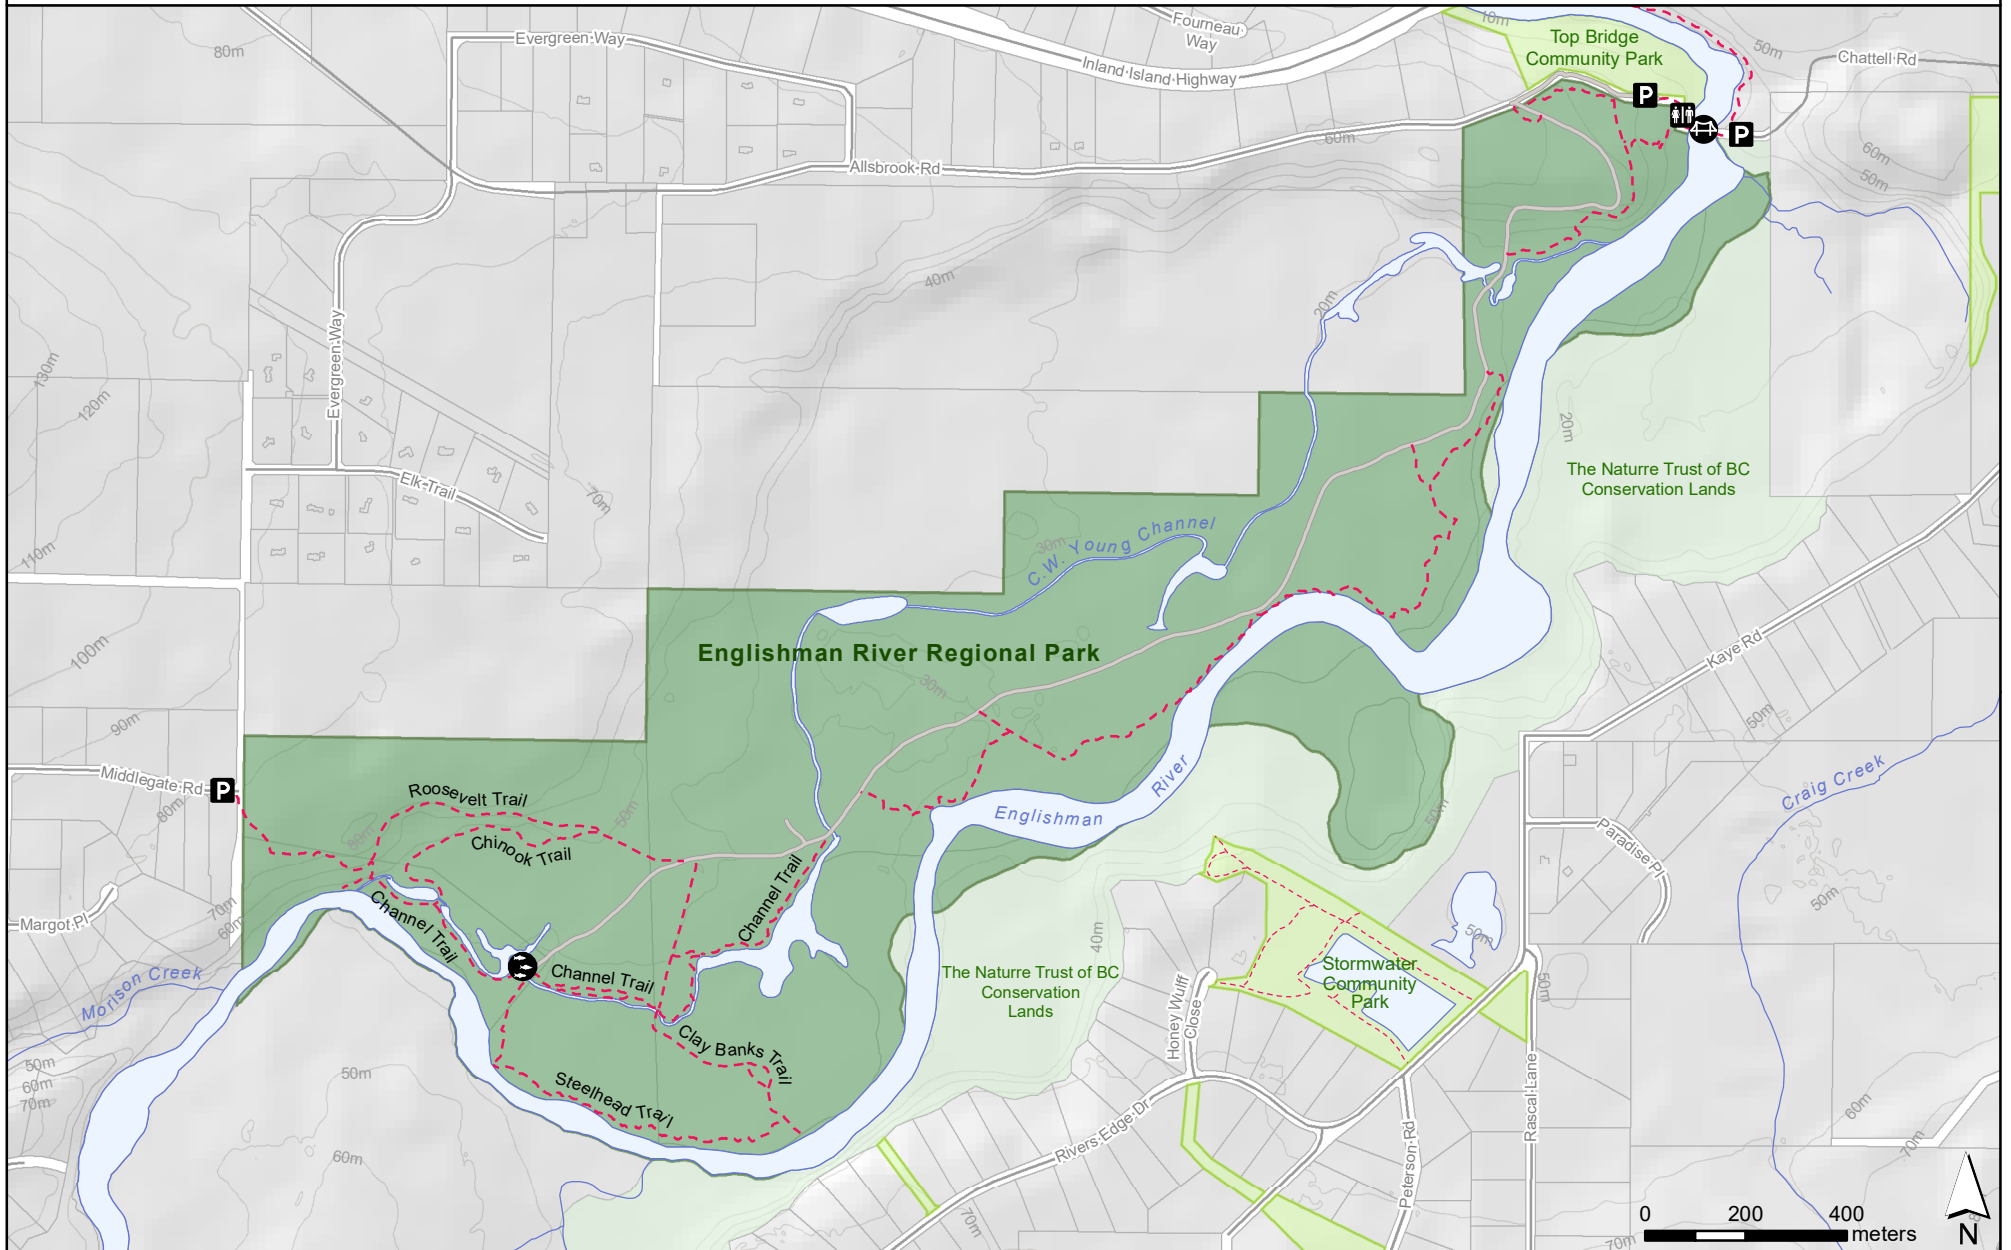

ENGLISHMAN RIVER REGIONAL PARK

-  Parking
-  Pit Toilet
-  Top Bridge Crossing (suspension bridge)
-  Community Hatchery
-  RDN Recreational Trail
-  Gravel Road