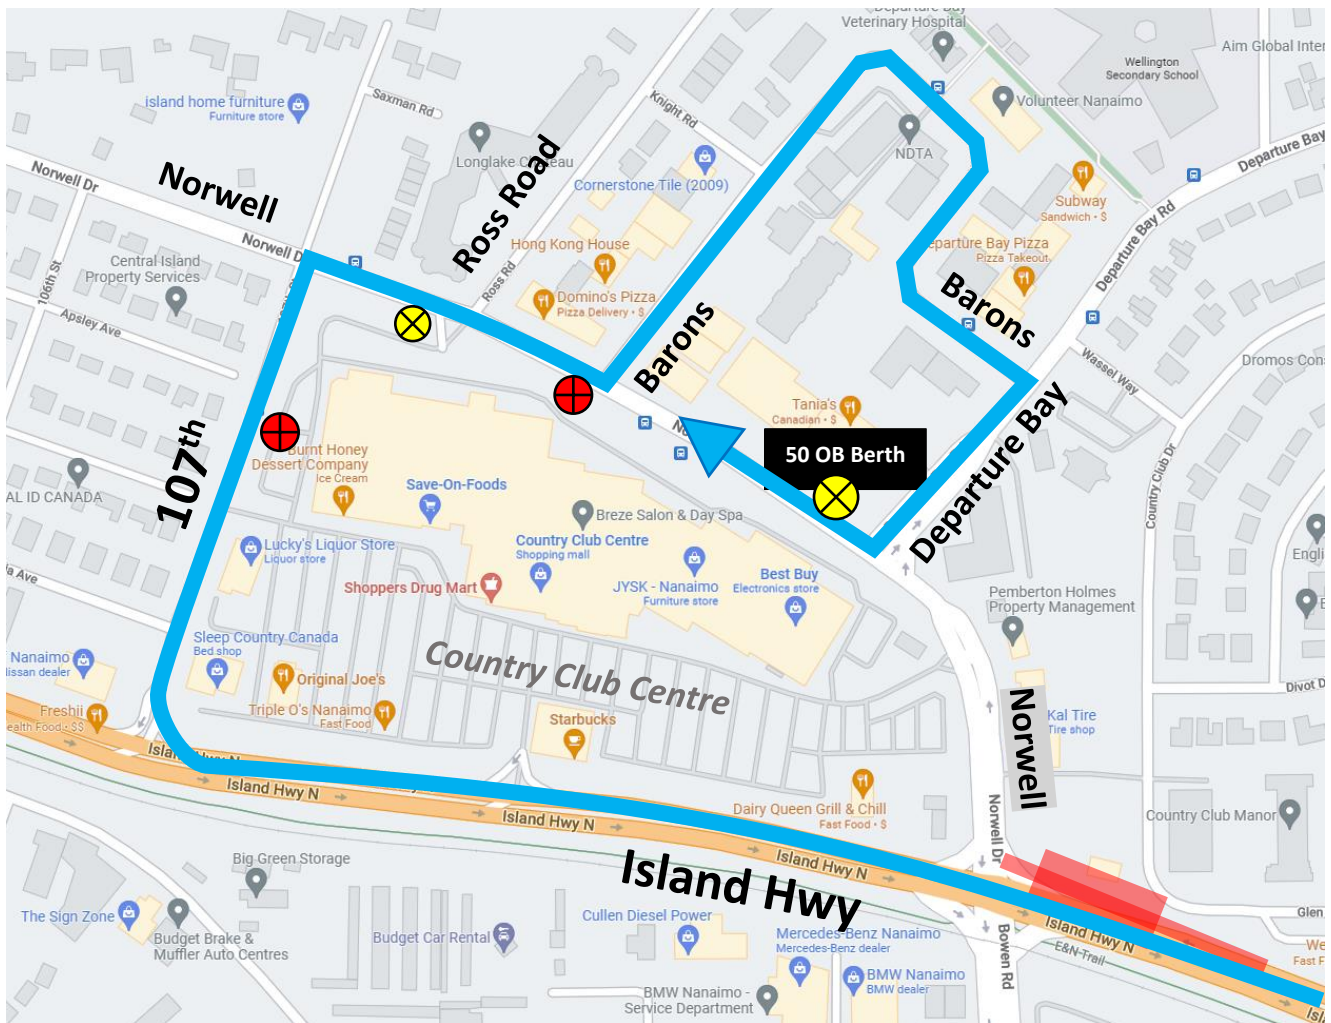

June 13, 2022

Detour

Tuesday June 14, 2022
7 am to 4:30 pm (all day?)

Affected Routes: 50 Outbound to Country Club Exchange:

Please be advised that the **Right Turn Lane** at **Island Hwy and Norwell** will be Closed to permit work on Water Main Upgrades. This work will likely require the **50 Outbound to Detour**. If unable to turn onto Norwell Drive, Transit will use **107th** and **Barons** to access the Country Club Exchange **50 OB berth**.

Work Zone:  **Closed Stop:**  **Available Stop:** 

For more information, please contact:

See [RDNnextride.ca](https://rdnnextride.ca) for real time data...

Transportation Services

Regional District of Nanaimo