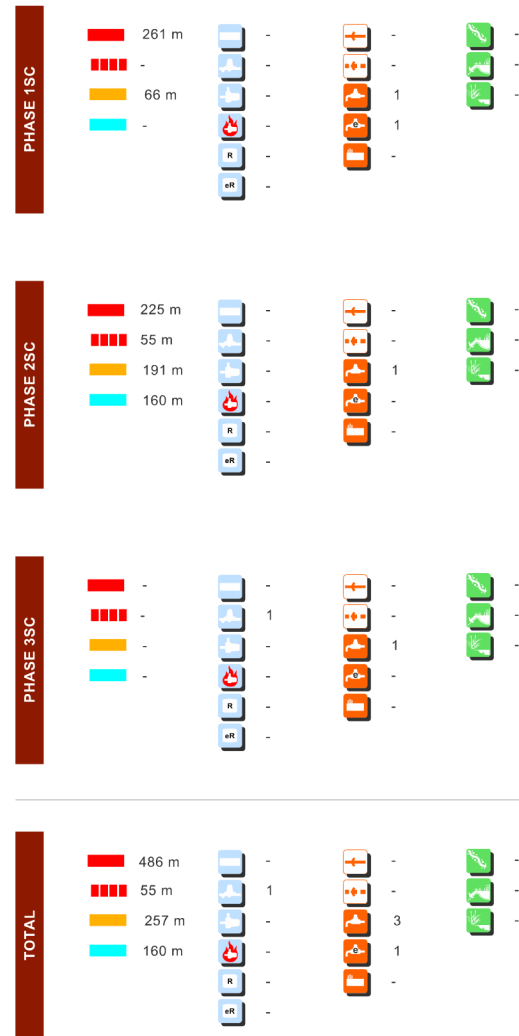

SCHEDULE "K": SCHOONER COVE INFRASTRUCTURE PHASING PLAN

SCHOONER COVE ALL PHASES

SCHOONER COVE INFRASTRUCTURE PHASING SCHEDULE "K"